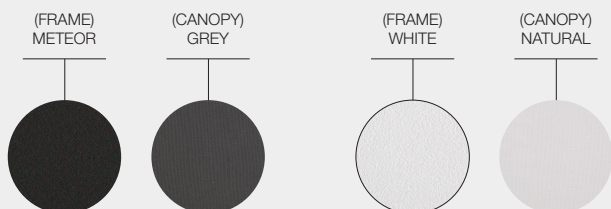

FRAME / CANOPY COLOUR

FRAME / CANOPY COLOUR

WIND SPEED / RECOMMENDED BASES

< 30 kmh (Moderate)	160kg
30-40 kmh (Fresh)	280kg
> 40kmh (Strong)	In Ground