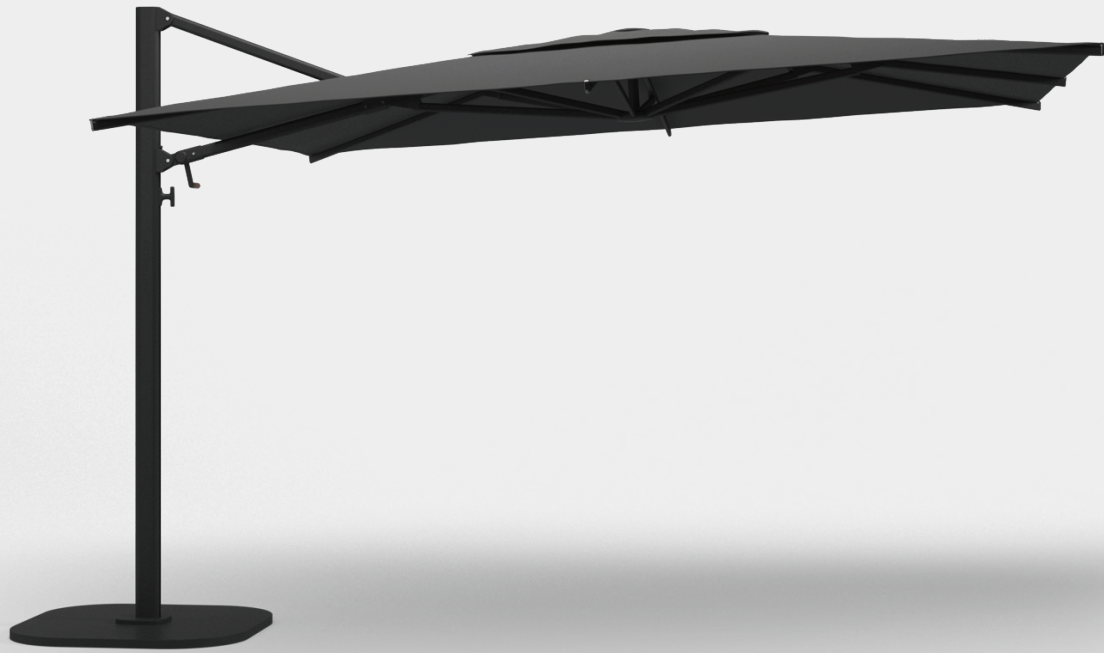

# HALO 400cm SQUARE CANTILEVER PARASOL

WIDTH	400cm / 157.5"
DEPTH	400cm / 157.5"
HEIGHT	280cm / 110.5"
WEIGHT (160kg Base)	256kg / 564lb
WEIGHT (280kg Base)	370kg / 815lb
WEIGHT (Ground Fitting)	67.5kg / 149lb
WEIGHT (Concrete Fitting)	67.5kg / 149lb
CBM / CCF (160kg Base)	1.06m <sup>3</sup> / 37.7ft <sup>3</sup>
CBM / CCF (280kg Base)	1.15m <sup>3</sup> / 40.9ft <sup>3</sup>
CBM / CCF (In Ground Fitting)	0.77m <sup>3</sup> / 27.4ft <sup>3</sup>
CBM / CCF (Concrete Fitting)	0.77m <sup>3</sup> / 27.4ft <sup>3</sup>
DESIGNER	Henrik Pedersen
ASSEMBLY	Required

#### ITEM NUMBERS

- 101574 : 400cm Square Cantilever Parasol (Meteor / Grey)
- 101577 : 400cm Square Cantilever Parasol (White / Natural)
- 101583 : 160kg Square Base (Meteor)
- 101584 : 160kg Square Base (White)
- 101585 : 280kg Square Base (Meteor)
- 101586 : 280kg Square Base (White)
- 101615 : In Ground Fitting Kit
- 101616 : Concrete Fitting Kit

#### MATERIALS

Powder coated aluminium frame. Marine grade Sunbrella fabric canopy. Protective cover included. Parasol base covers will display a slight colour difference compared to the pole. This is in order to offer an improved resistance to scratching.

#### FRAME / CANOPY COLOUR