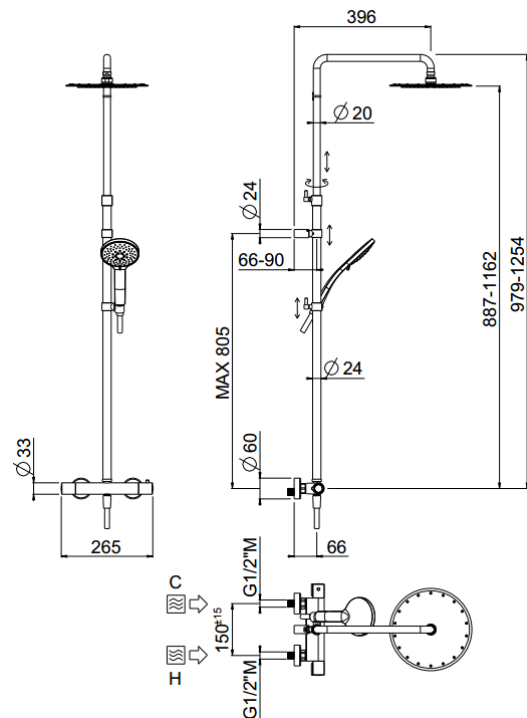

Rigoletto telescopic

Rigoletto telescopic, MySlim shower head
00-1853-N-CR

TECHNICAL INFORMATION

Bridge telescopic shower column including exposed thermostatic mixer with diverter, turning bar with adjustable mounting. Round ultra-thin shower head, Ø220, non-liming in stainless steel. 3 jets non-liming shower in ABS. Smooth double anti-torsion PVC flexible hose, cm 150. CHROME

Flow rate:
x rubinetto

PICTURE

SPARE PARTS

ORIC031
T°

ORIC032
2 vie / ways

FEATURES

rain jet

central jet

side jet

double anti-torsion

adjustable
telescopic shower
column

TECHNICAL DRAWING

FINISHINGS