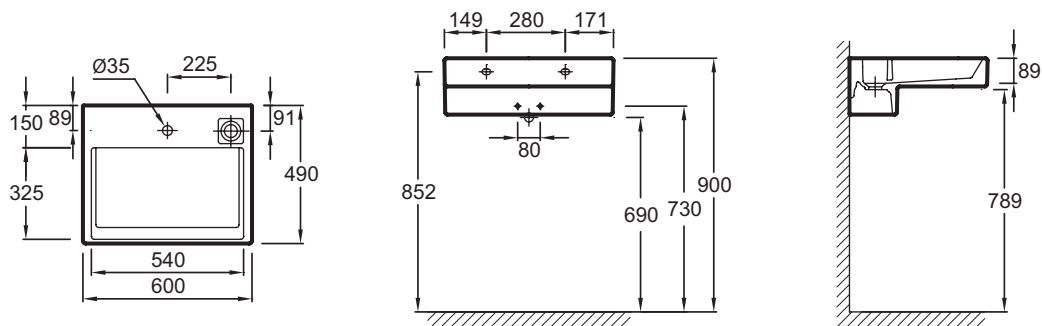

EXE9112

Collection: TERRACE

Finish*:

00 - White

Main features:

Features

- **DIMENSIONS:** 60 x 49 cm
- **MATERIAL:** Ceramic
- **FAUCET DRILLING:** 1 tap hole, and 3 pre-drilled holes
- **INSTALLATION:** STANDARD
- **NUMBER OF VANITY BASINS FOR VANITY TOPS:** Single basin vanity top
- **SUPPLIED WITH:** LED edge lighting
- **WEIGHT:** 19.3 kg
- **INSTALLATION TYPE:** Self-supporting or can be mounted on a specific cabinet
- **TAP DRILLING:** 1 tap hole
- **OVERFLOW:** With overflow hole
- **PRODUCT INCLUDED:** (Tap and fixing kit not included)
- **TECHNOLOGY:** FreeDrain system

Required products

- EB1185: Base unit 60 cm

Optional products

- E78291: Design bottle trap, long version
- E78297: Design bottle trap, short version

Technical drawing

Product Specification: Vanity top 100 cm, with LED strip lighting. EXE9112. Collection: TERRACE. DIMENSIONS: 60 x 49 cm. WEIGHT: 19.3 kg. MATERIAL: Ceramic. INSTALLATION TYPE: Self-supporting or can be mounted on a specific cabinet. FAUCET DRILLING: 1 tap hole, and 3 pre-drilled holes. TAP DRILLING: 1 tap hole. INSTALLATION: STANDARD. OVERFLOW: With overflow hole. NUMBER OF VANITY BASINS FOR VANITY TOPS: Single basin vanity top. PRODUCT INCLUDED: (Tap and fixing kit not included). SUPPLIED WITH: LED edge lighting. TECHNOLOGY: FreeDrain system.