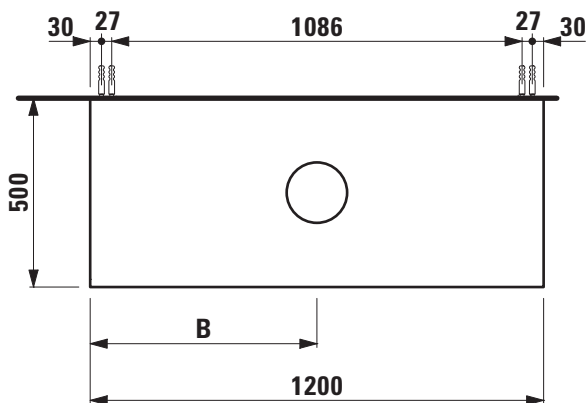

TECHNICAL DRAWINGS / S 1 : 20

B / mm	Ceramic
300	Kartell by Laufen 81333.2
375	Palomba 81680.1
397	Kartell by Laufen 81233.2 (with tap bank left)
450	Kartell by Laufen 81833.8 (possibility for asymmetric position on request)
496	Val 81228.2 (left)
508	Val 81628.8
511	Palomba 81680.2
525	Kartell by Laufen 81833.4 (possibility for asymmetric position on request)
550	Palomba 81680.3 Val 81228.1
600	Kartell by Laufen 81233.1, 81833.1, 81633.2, 81633.3 Living SaphirKeramik 81143.3, 81143.4 (only with wall mounted tap or asymmetric tap position), 81143.5

B / mm	Ceramic
600	Ino 81230.0, 81230.2, 81730.1, 81730.2 (only with wall mounted tap or asymmetric tap position), 81630.0, 81630.2 Sonar 81234.0, 81234.1, 81234.2, 81234.3, 81234.8, 81234.9, 81634.1, 81634.2, 81634.7 Val 81628.0, 81628.2, 81628.3, 81628.4, 81628.5, 81628.7, 81728.1
675	Kartell by Laufen 81833.5 (possibility for asymmetric position on request)
703	Val 81228.2 (right)
750	Kartell by Laufen 81833.9 (possibility for asymmetric position on request)
802	Kartell by Laufen 81233.2 (with tap bank right)
900	Kartell by Laufen 81333.3

X = The exact height must be set during installation.