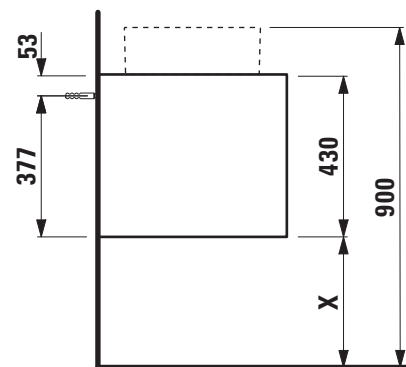

TECHNICAL DRAWINGS / S 1 : 20

B / mm	Ceramic
300	Kartell by Laufen 81333.2
375	Palomba 81680.1
397	Kartell by Laufen 81233.2 (with tap bank left)
450	Kartell by Laufen 81833.8 (possibility for asymmetric position on request)
496	Val 81228.2 (left)
508	Val 81628.8
511	Palomba 81680.2
525	Kartell by Laufen 81833.4 (possibility for asymmetric position on request)
550	Palomba 81680.3 Val 81228.1
600	Kartell by Laufen 81233.1, 81833.1, 81633.2, 81633.3 Living SaphirKeramik 81143.3, 81143.4 (only with wall mounted tap or asymmetric tap position), 81143.5

B / mm	Ceramic
600	Ino 81230.0, 81230.2, 81730.1, 81730.2 (only with wall mounted tap or asymmetric tap position), 81630.0, 81630.2 Sonar 81234.0, 81234.1, 81234.2, 81234.3, 81234.8, 81234.9, 81634.1, 81634.2, 81634.7 Val 81628.0, 81628.2, 81628.3, 81628.4, 81628.5, 81628.7, 81728.1
675	Kartell by Laufen 81833.5 (possibility for asymmetric position on request)
703	Val 81228.2 (right)
750	Kartell by Laufen 81833.9 (possibility for asymmetric position on request)
802	Kartell by Laufen 81233.2 (with tap bank right)
900	Kartell by Laufen 81333.3

X = The exact height must be set during installation.