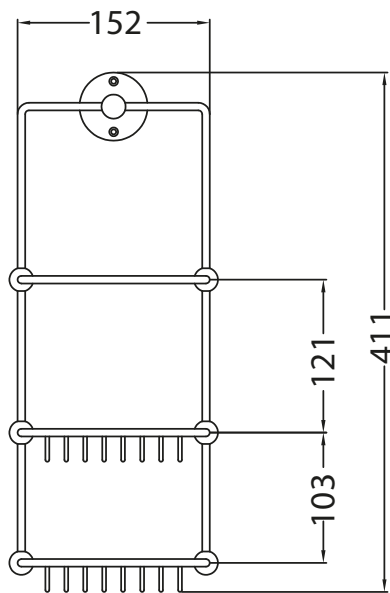

Catchpole & Rye

Saracens Dairy,
Pluckley,
Kent. U.K.
TN27 0SA.
TEL: +44 (0)1233 840840
EMAIL: info@catchpoleandrye.com

Product Range:
Accessories

Product Name:
The Empire Glass Gallery Shelf

DIMENSIONAL DATA SHEET DATE: AUGUST 2018

NOTES:
DIMENSIONS IN MILLIMETRES.
WHILST EVERY EFFORT IS MADE TO ENSURE THE ACCURACY OF THESE DATA SHEETS THEY ARE SUBJECT TO CHANGE WITHOUT NOTICE AS PART OF THE COMPANY'S PRODUCT DEVELOPMENT PROCESS.