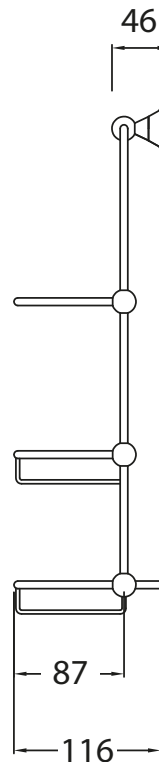

Catchpole & Rye

Saracens Dairy,
Pluckley,
Kent. U.K.
TN27 0SA.
TEL: +44 (0)1233 840840
EMAIL: info@catchpoleandrye.com

Product Range:
Accessories

Product Name:
The Empire Glass Gallery Shelf

DIMENSIONAL DATA SHEET DATE: AUGUST 2018

NOTES:
DIMENSIONS IN MILLIMETRES.
WHILST EVERY EFFORT IS MADE TO ENSURE THE ACCURACY OF THESE DATA SHEETS THEY ARE SUBJECT TO CHANGE WITHOUT NOTICE AS PART OF THE COMPANY'S PRODUCT DEVELOPMENT PROCESS.