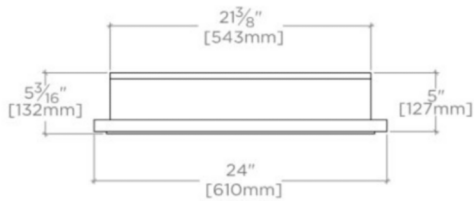

INSPIRATION

A custom, layered look that transcends eras. Our exclusive design references iconic campaign furniture & Regency forms, with hand-applied metalwork & integrated hardware.

PRODUCT FEATURES

24"W x 32"H x 1"D with integrated hardware and a 4"D cabinet box

PUCB01

Pullman Recessed Wood Rectangular Wall Mounted Medicine Cabinet with Hardware 24" x 32" x 1"

TOP VIEW

SCALE: 3/4"=1'-0"

ISO VIEW

SCALE: 3/4"=1'-0"

FRONT VIEW

SCALE: 3/4"=1'-0"

SIDE VIEW

SCALE: 3/4"=1'-0"