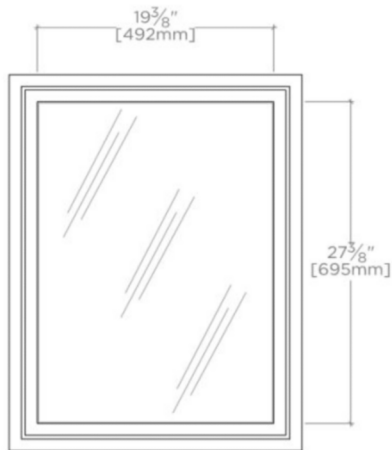

PULLMAN

PUCB01

Pullman Recessed Wood Rectangular Wall Mounted Medicine Cabinet with Hardware 24" x 32" x 1"

FILEDESCRIPTION

TECHNICAL DETAILS

Adjustable Shelves: Y
Installation Type: Wall Mounted
Number of Drawers / Shelves: Two
Primary Material: Brass and Mirror

INSPIRATION

A custom, layered look that transcends eras. Our exclusive design references iconic campaign furniture & Regency forms, with hand-applied metalwork & integrated hardware.

PRODUCT FEATURES

24"W x 32"H x 1"D with integrated hardware and a 4"D cabinet box

PUCB01

Pullman Recessed Wood Rectangular Wall Mounted Medicine Cabinet with Hardware 24" x 32" x 1"

TOP VIEW

SCALE: 3/4"=1'-0"

ISO VIEW

SCALE: 3/4"=1'-0"

FRONT VIEW

SCALE: 3/4"=1'-0"

SIDE VIEW

SCALE: 3/4"=1'-0"