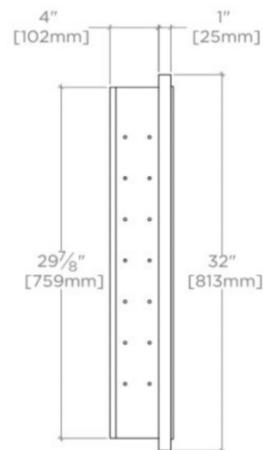

PULLMAN

PUCB01

Pullman Recessed Wood Rectangular Wall Mounted Medicine Cabinet with Hardware 24" x 32" x 1"

FILEDESCRIPTION

TECHNICAL DETAILS

Adjustable Shelves: Y
Installation Type: Wall Mounted
Number of Drawers / Shelves: Two
Primary Material: Brass and Mirror

PUCB01

Pullman Recessed Wood Rectangular Wall Mounted Medicine Cabinet with Hardware 24" x 32" x 1"

TOP VIEW

SCALE: 3/4"=1'-0"

ISO VIEW

SCALE: 3/4"=1'-0"

FRONT VIEW

SCALE: 3/4"=1'-0"

SIDE VIEW

SCALE: 3/4"=1'-0"