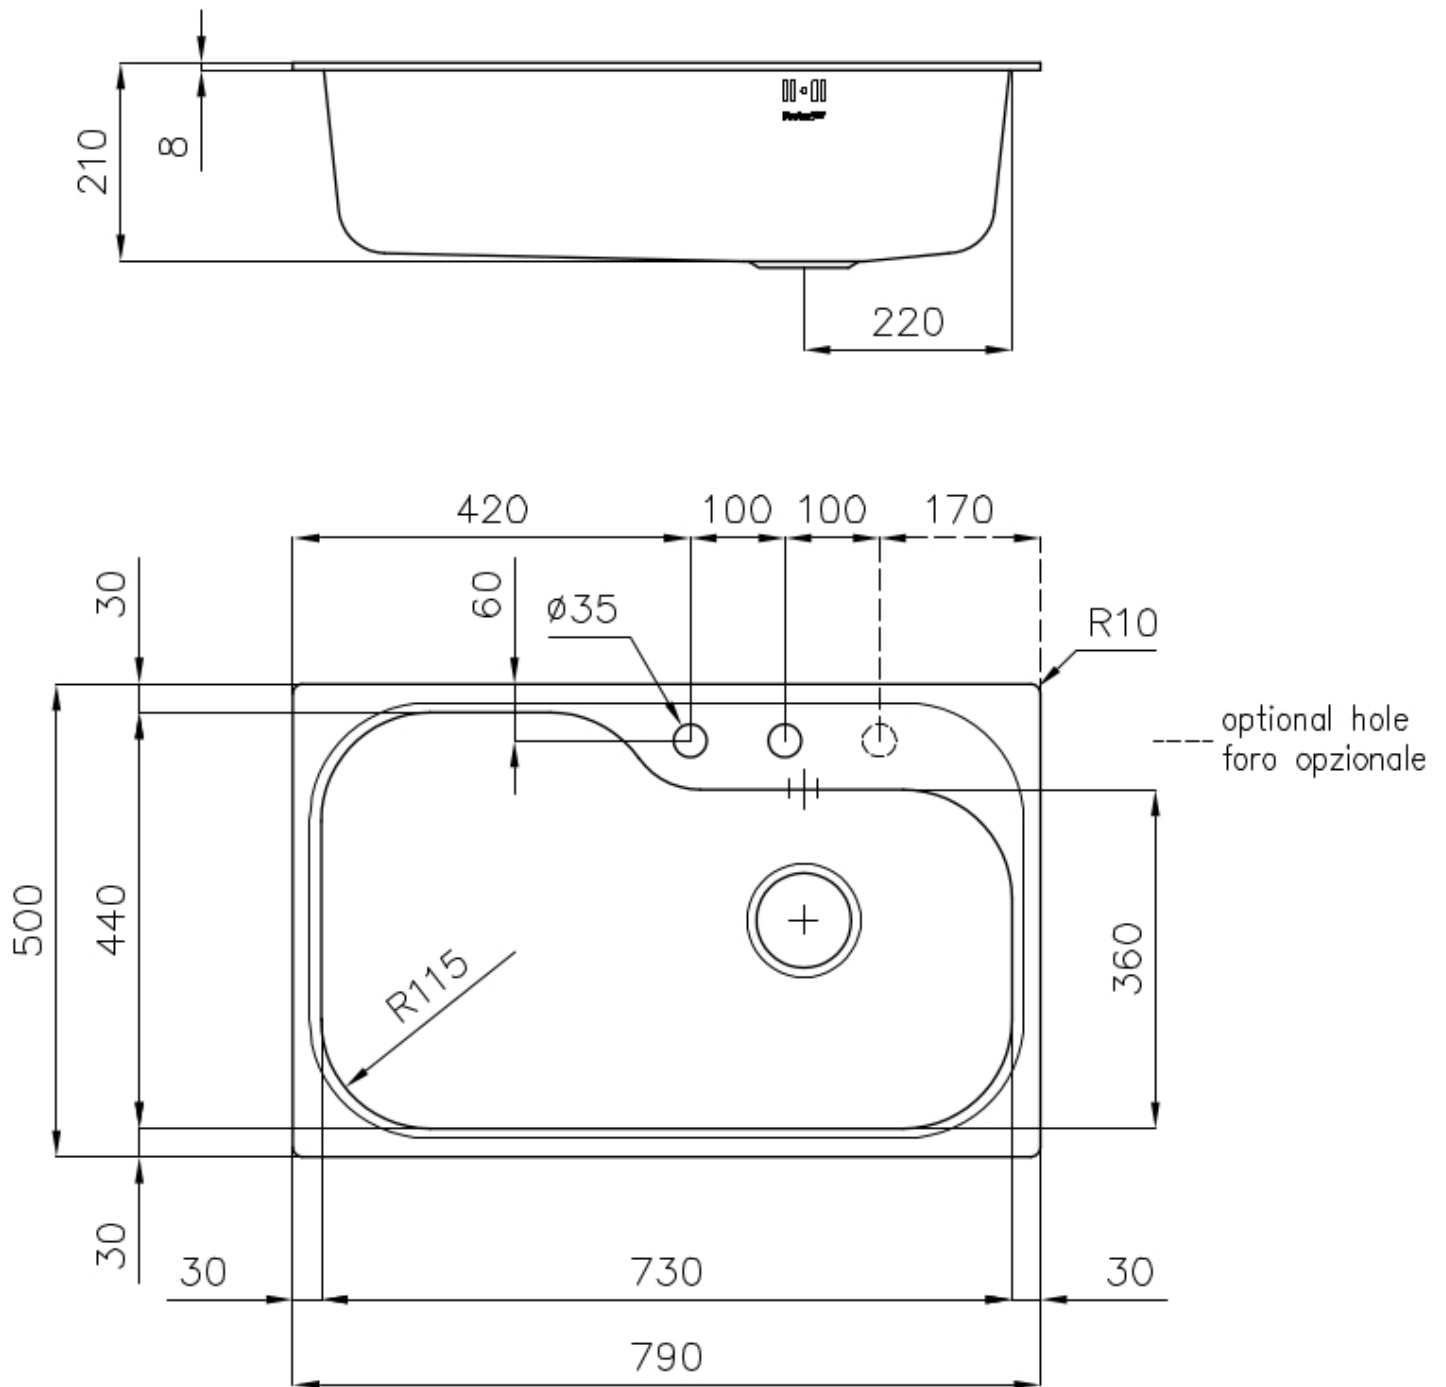

TECHNICAL DATA