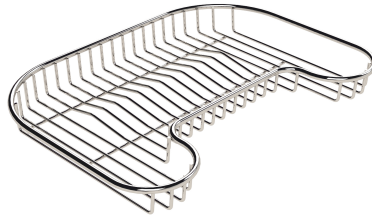

Sink Tornado 1579 660

Sinks

Code: 1579 660

DETAILS

Finish Foster brushed

Material AISI 304 stainless steel

Texture Foster brushed

Base 80 cm

Drainer	No
Width	79 cm
Bowl dimension	730x440mm
Number of bowls	1 bowl
Waste fitting	Drain with automatic PR control

FEATURES

2nd / 3rd hole available	The sink can be customized with the execution on request of additional holes, usable for double-hole mixers, for remote controlled drains or for the installation of soap dispensers. The positions are marked on the drawings with dotted line holes.
Automatic waste fitting	The waste-fitting with round remote knob is supplied; a practical accessory which makes it unnecessary to get wet in order to drain the water from the bowl.
Basket 3,5" waste fitting	The drain is equipped with a large 3.5" drain, with the practical basket cap that prevents the discharge of solid parts. The 3.5 "drain allows the use of the Foster waste-disposer, compatible with all models.
Deep bowls	This bowls reach an important depth, over 20 cm, thanks to the advanced production technology, that can be offer great capiciency and practicity in all the washing operations.
Double mixer hole	The large tap counter is already fitted with a series of 2 tap holes. In the second hole it is possible to install the remote control of the automatic drain or, alternatively, a practical soap dispenser.
High thickness	1mm thick steel. A significant thickness, which guarantees the maximum sturdiness and durability.

TECHNICAL DATA

EQUIPMENT

Automatic waste fitting 8407 100

OPTIONAL ACCESSORIES

Iroko-wood chopping board 8659
111

Iroko-wood chopping board 8659
112

Iroko-wood twin chopping board
8644 003

Stainless steel colander 8154 000