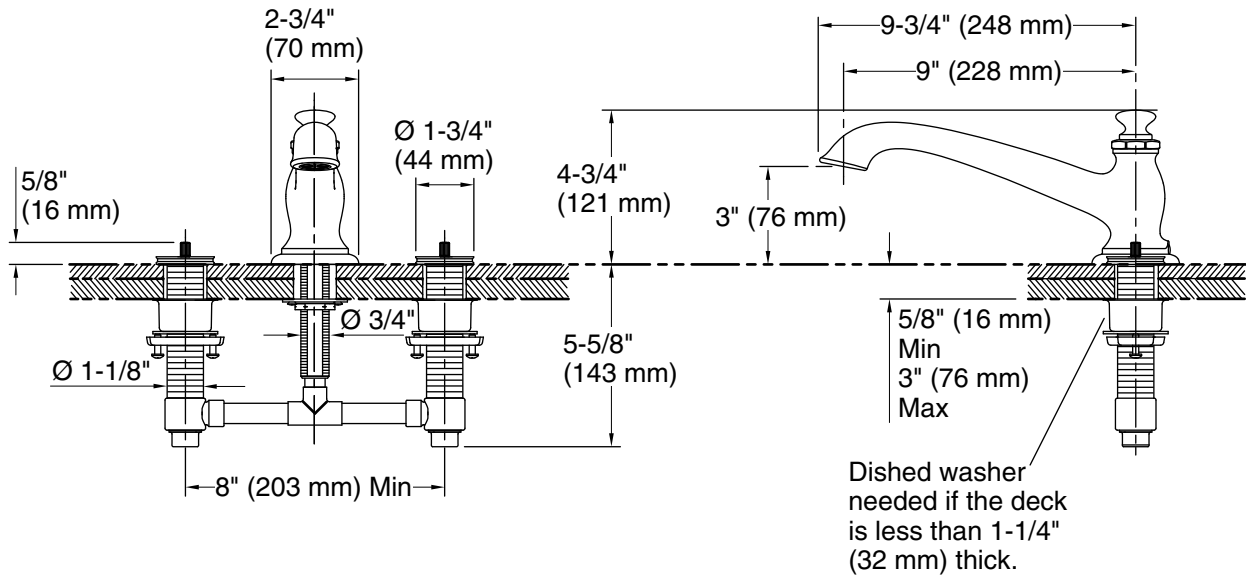

Technical Information

All product dimensions are nominal.

Drain included: No

Spout:

Spout reach: 9" (229 mm)

Notes

IMPORTANT! Artifacts deck-mount handles are only compatible with the valve included with the Artifacts deck-mount faucets. Do not install to a K-300 bath valve.

IMPORTANT! For K-T98071-9M models, the handle swings up and toward the user. Ensure that the handle will not interfere with the bath fixture during operation.

Install this product according to the installation guide.

For a finished bath deck/rim less than 5/8" (16 mm) thick: Install wood reinforcing material to the underside of the deck/rim. The combined thickness of the reinforcing material and the deck/rim must not exceed 3" (76 mm).