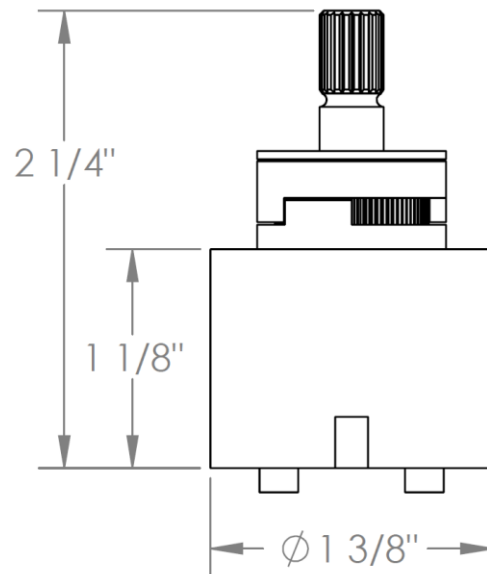

CRT115-7.3

Single Hole Kitchen Faucet Cartridge

Meets the applicable requirements of ASME A112.18.1-2005/CSA B125.1-05, entitled "Plumbing Supply Fittings"

WATERMARK DESIGNS 2/19/2019

350 Dewitt Ave Brooklyn NY 11207 USA T 718 257 2800 F 718 257 2144 info@watermark-designs.com