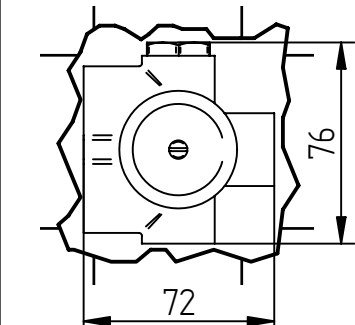

Incassi

Istruzioni di installazione / Installation instruction

**Art. 914016
(2OUT)**

**Art. 034127
(3OUT)**

**Art. 034128
(4OUT)**

Per installatore: Al fine di garantire la durata del prodotto installare rubinetti con filtro da pulire periodicamente. Effettuare risciacquo delle tubazioni prima di installare il prodotto (PUNTO 1). Eventuali residui se finissero all'interno della cartuccia potrebbero causarne il danneggiamento
For installer: In order to guarantee a long duration of the product install valves with filter, which have to be regularly cleaned (POINT 1). Carry out the rinsing of the pipes before install the tap. Some external materials may damage the cadrige if not removed before the installation.

1 IMPORTANTISSIMO VERY IMPORTANT

2

3

4

X	Y
50-70	60

5

6

MADE IN ITALY

Questo prodotto è stato realizzato interamente in Italia con l'utilizzo di materie prime di altissima qualità

DESIGN

EQB

MADE IN ITALY

This product has been entirely manufactured in Italy, by top quality raw materials.

MADE IN ITALY

Questo prodotto è stato realizzato interamente in Italia con l'utilizzo di materie prime di altissima qualità

DESIGN

EQB

MADE IN ITALY

This product has been entirely manufactured in Italy, by top quality raw materials.