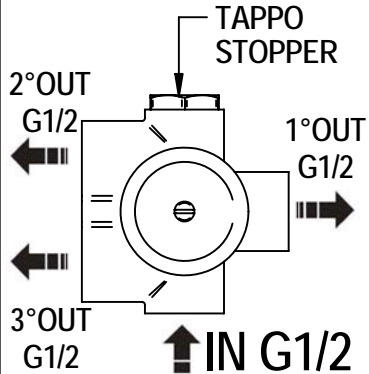

Incassi

Istruzioni di installazione / Installation instruction

**Art. 914016
(2OUT)**

**Art. 034127
(3OUT)**

**Art. 034128
(4OUT)**

Per installatore: Al fine di garantire la durata del prodotto installare rubinetti con filtro da pulire periodicamente. Effettuare risciacquo delle tubazioni prima di installare il prodotto (PUNTO 1). Eventuali residui se finissero all'interno della cartuccia potrebbero causarne il danneggiamento
For installer: In order to guarantee a long duration of the product install valves with filter, which have to be regularly cleaned (POINT 1). Carry out the rinsing of the pipes before install the tap. Some external materials may damage the cadrige if not removed before the installation.

1 IMPORTANTISSIMO VERY IMPORTANT

2

3

4

X	Y
50-70	60

5

6

MADE IN ITALY

Questo prodotto è stato realizzato interamente in Italia con l'utilizzo di materie prime di altissima qualità

DESIGN

EQB

MADE IN ITALY

This product has been entirely manufactured in Italy, by top quality raw materials.

MADE IN ITALY

Questo prodotto è stato realizzato interamente in Italia con l'utilizzo di materie prime di altissima qualità

DESIGN

EQB

MADE IN ITALY

This product has been entirely manufactured in Italy, by top quality raw materials.