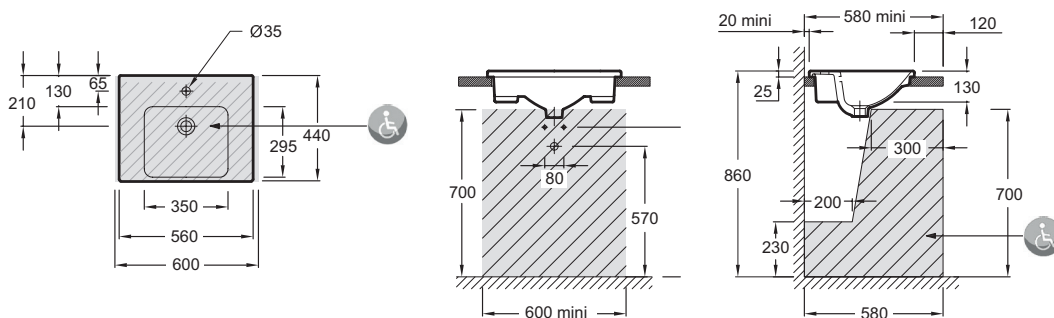

E4756

Collection: ODÉON UP

Finish*:

00 - Blanc

Main features:

Features

- DIMENSIONS: 56 x 44 cm
- MATERIAL: Ceramic
- FAUCET DRILLING: 1 tap hole
- INSTALLATION: Inset
- WEIGHT: 12.5 kg
- INSTALLATION TYPE: Inset
- TAP DRILLING: 1 tap hole
- RECOMMENDED TAPS: Aleo, a stylish, affordable range

Optional products

- E78297: Design bottle trap, short version

Technical drawing

Product Specification: Inset vanity basin. E4756. Collection: ODÉON UP. DIMENSIONS: 56 x 44 cm. WEIGHT: 12.5 kg. MATERIAL: Ceramic. INSTALLATION TYPE: Inset. FAUCET DRILLING: 1 tap hole. TAP DRILLING: 1 tap hole. INSTALLATION: Inset. RECOMMENDED TAPS: Aleo, a stylish, affordable range.