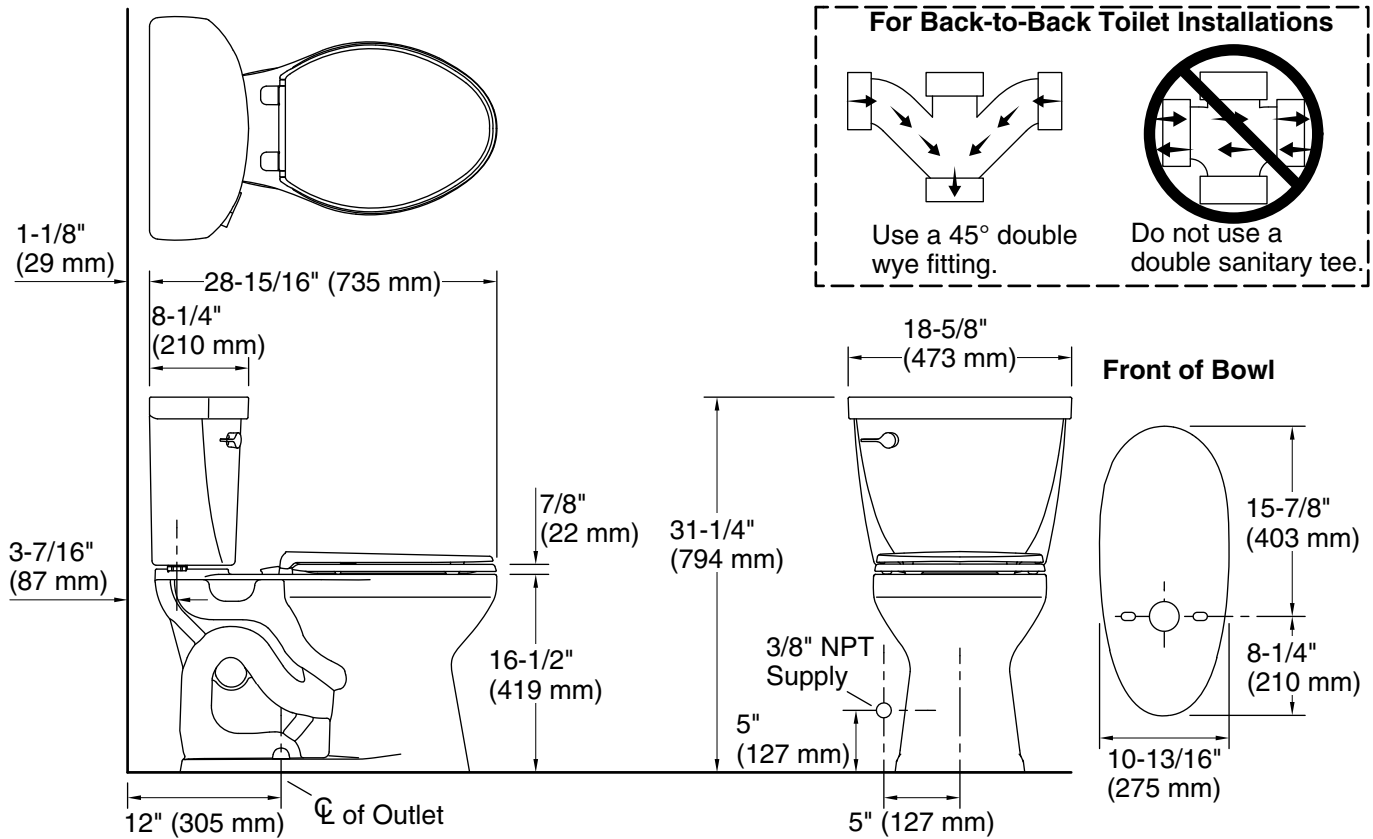

## Features

- Two-piece toilet.
- Elongated bowl offers added room and comfort.
- Comfort Height® feature offers chair-height seating that makes sitting down and standing up easier for most adults.
- 1.28 gpf (4.8 lpf).
- Standard left-hand Polished Chrome trip lever included.
- 2-1/8" (54 mm) fully-glazed trapway.
- Revolution 360® swirl flushing technology generates a forceful swirling motion to keep the bowl cleaner, longer.
- Sanitary guard where the bowl and tank meet for ease of cleaning.
- Coordinates with other products in the Cimarron collection.

## Installation

- Standard 12" (305 mm) rough-in.
- Seat and supply line sold separately.

# Cimarron® Comfort Height®

Two-piece elongated 1.28 gpf chair height toilet

K-31621

## Technical Information

All product dimensions are nominal.

Waste Outlet:	Floor
Bowl shape:	Elongated
Flush type:	AquaPiston®, Revolution 360®
Trap passageway:	2-1/8" (54 mm)
Water Consumption	
Full:	1.28 gpf (4.8 lpf)
Water surface size:	10-3/8" x 8-1/8" (264 mm x 206 mm)
Rim to water surface:	6-5/8" (168 mm)
Seat-mounting holes:	6-1/2" (165 mm)