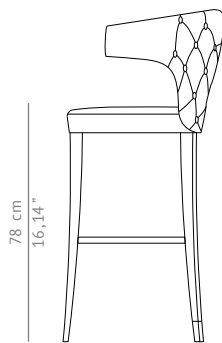

CASEGOODS UPHOLSTERY LIGHTING RUGS ART ACCESSORIES

KANSAS | BAR CHAIR

Each spring 1866 to 1885 cowboys drove from the Texas ranges to rail heads in Kansas. KANSAS bar chair, in synthetic leather, is a tribute to their courage.

DIMENSIONS

WIDTH	53 cm 20,87"
DEPTH	53 cm 20,87"
HEIGHT	110 cm 43,31"
SEAT HEIGHT	78 cm 30,71"
SEAT DEPTH	45 cm 17,71"

MATERIALS

FABRIC	Synthetic leather
FABRIC REFERENCE	BB LERIDA IV - Colour 1
FABRIC NEEDED	2 mts 78,74" (Standard width 1,40mts 55")
LEGS	Glossy black lacquered with glossy aged brass details

FABRIC / LEATHER REQUEST

COM	2 mts 78,74" (Standard width 1,40mts 55")
COL	30,8 sq ft

PACKAGING

DIMENSIONS	W 60 cm 23,62" D 60 cm 23,62" H 117 cm 46,06"
VOLUME	0,42m ³ 14,83ft ³
WEIGHT	20kg 44,09 lbs

LEAD TIME