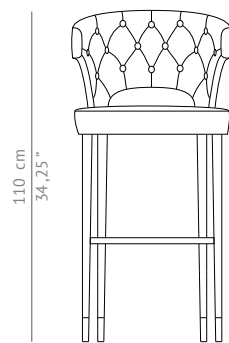

DIMENSIONS

WIDTH	53 cm 20,87"
DEPTH	53 cm 20,87"
HEIGHT	110 cm 43,31"
SEAT HEIGHT	78 cm 30,71"
SEAT DEPTH	45 cm 17,71"

MATERIALS

FABRIC	Synthetic leather
FABRIC REFERENCE	BB LERIDA IV - Colour 1
FABRIC NEEDED	2 mts 78,74" (Standard width 1,40mts 55")
LEGS	Glossy black lacquered with glossy aged brass details

FABRIC / LEATHER REQUEST

COM	2 mts 78,74" (Standard width 1,40mts 55")
COL	30,8 sq ft

PACKAGING

DIMENSIONS	W 60 cm 23,62" D 60 cm 23,62" H 117 cm 46,06"
VOLUME	0,42m ³ 14,83ft ³
WEIGHT	20kg 44,09 lbs

LEAD TIME