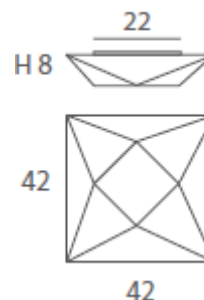

REF.
20007/42

PLAFÓN / SURFACE LIGHT
IP20

MATERIAL
Metal y tela elástica /
Metal & stretching fabric

ACABADO / FINISH
Blanco óptico / Optical white

INSTALACIÓN / INSTALLATION
- E27 LED 2x10W Ø6cm

- PCB-LED 20W 700mA
Cálida / Warm 3000K 1180lm
Neutra / Neutral 4000K 1235lm

*(bombillas no incluidas / lamps not included)

Ⓥ dim 1-10V

Ⓞ dim DALI

Ⓟ dim PUSH

Ⓡ REMOTE

* Archivos 3D y ficheros fotométricos disponibles en web / 3D and photometric files available on the web