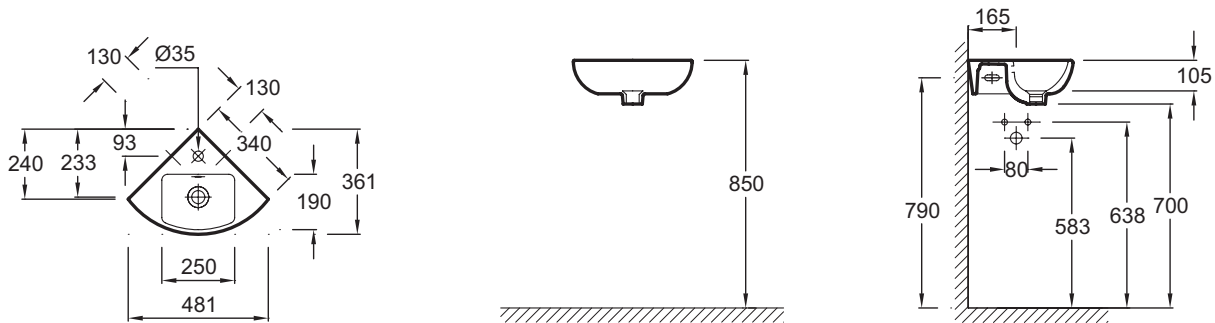

E4733

Collection: ODÉON UP

Finish*:

00 - White

Main features:

Features

- DIMENSIONS: 34 x 34 cm
- MATERIAL: Ceramic
- FAUCET DRILLING: 1 tap hole
- INSTALLATION: CORNER
- PRODUCT INCLUDED: (Tap not included)
- Chrome overflow cover included
- WEIGHT: 7 kg
- INSTALLATION TYPE: Self-supporting
- TAP DRILLING: 1 tap hole
- OVERFLOW: With overflow hole
- RECOMMENDED TAPS: Aleo, a stylish, affordable range

Technical drawing

Product Specification: Corner handwash basin 34 cm. E4733. Collection: ODÉON UP. DIMENSIONS: 34 x 34 cm. WEIGHT: 7 kg. MATERIAL: Ceramic. INSTALLATION TYPE: Self-supporting. FAUCET DRILLING: 1 tap hole. TAP DRILLING: 1 tap hole. INSTALLATION: CORNER. OVERFLOW: With overflow hole. PRODUCT INCLUDED: (Tap not included). RECOMMENDED TAPS: Aleo, a stylish, affordable range. Chrome overflow cover included.