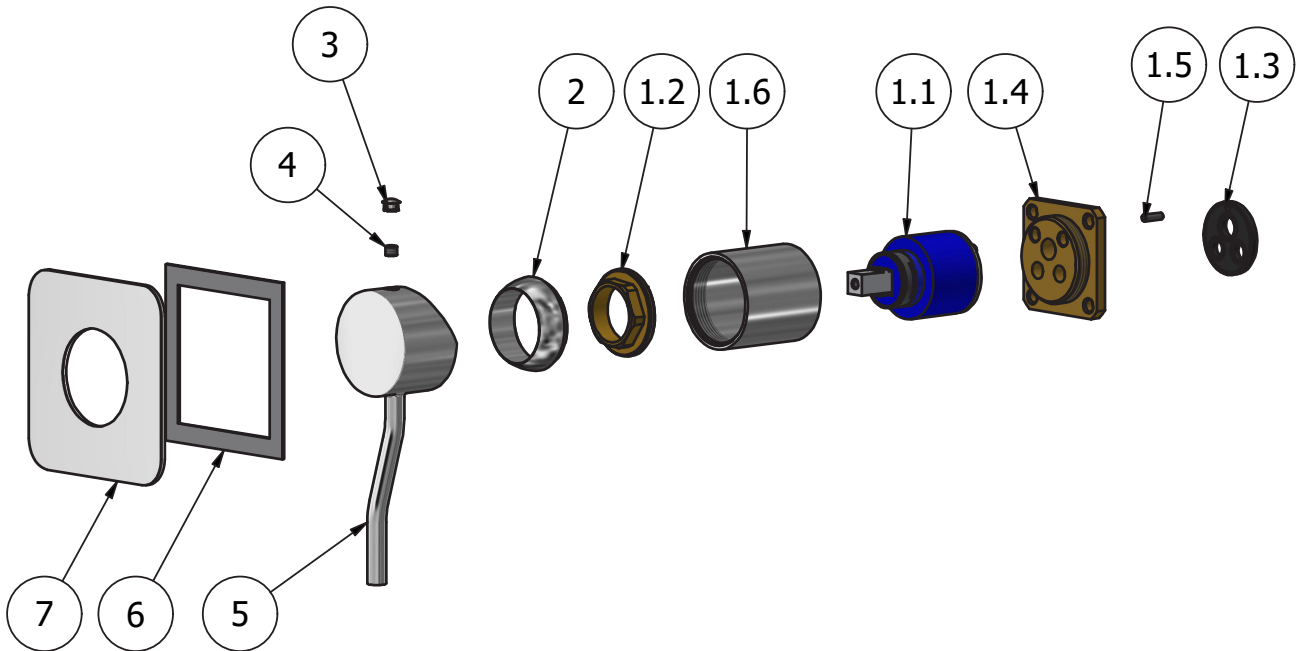

Dimensions

Cartridge

Ø35 ceramic cartridge

Threaded fitting

Aerator

Flow Rate (+/-10%)

1 BAR	2 BAR	3 BAR
11.5 l/m	16.3 l/m	20 l/m

Production

P.IVA 01785230986
capitale sociale
€420.000,00 i.v.

www.weareib.it

WE ARE IB

Parts list			
ELEM.	CODE	DESCRIPTION	QTÀ
1	CPIN206CC-19	Mixer 47x47 x recessed	1
1.1	AQ0004095	Ceramic cartridge Ø35 9x9 (K35A)	1
1.2	AQ0001040	Cartridge ring nut M37x1.5 H9	1
1.3	AQ0015684	Gasket Ø31 H3.5 Ø7 Ø7.5	1
1.4	AS0013040	Insert 47x47 H11 M37x1.5	1
1.5	AQ0015357	Grubscrew M3x10 flat point	1
1.6	AC0010445	Ring for recessed shower mixer	1
2	AQ0003630	Cartridge ring nut cover M37x1.5	1
3	AQ0006650	Plug cover Ø7	1
4	AQ0009541	Grubscrew M5x4 flat point	1
5	AQ0009475	Kusasi zamak lever Ø45 L125	1
6	AQ0015829	Rubber packing double-sided tape 75x75x8x1	1
7	AC0013100	Plate 85X85 x2 300	1