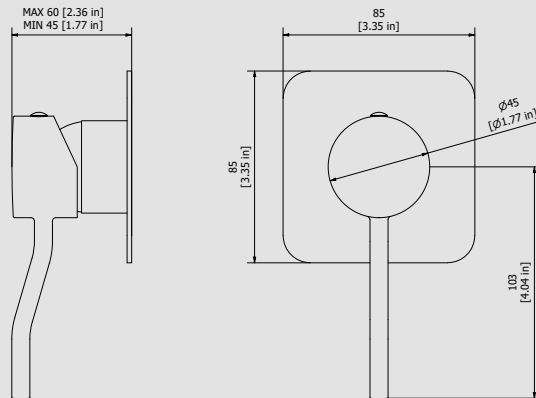

Box Dimensions

150x190x98 mm

Weight

1.2 kg

Finishes

- CC**
CHROME
- PL**
PLATINUM
- SS**
BRUSHED
NICKEL
- ON**
NATURAL
BRASS
- BO**
MATT
WHITE
- NP**
MATT
BLACK
- CF**
BLACK
CHROME
- CS**
BRUSHED
BLACK
CHROME
- II**
PALE
GOLD
- IS**
BRUSHED
PALE GOLD
- RS**
ROSE
GOLD
- SR**
BRUSHED
ROSE GOLD
- OO**
GOLD
- OS**
BRUSHED
GOLD
- RR**
ANTIQUÉ
COPPER
- BB**
ANTIQUÉ
BRONZE

Dimensions

Cartridge

Ø35 ceramic cartridge

Threaded fitting

Aerator

Flow Rate (+/-10%)

1 BAR	2 BAR	3 BAR
11.5 l/m	16.3 l/m	20 l/m

Production

P.IVA 01785230986
capitale sociale
€420.000,00 i.v.

www.weareib.it

WE ARE IB

Parts list			
ELEM.	CODE	DESCRIPTION	QTÀ
1	CPIN206CC-19	Mixer 47x47 x recessed	1
1.1	AQ0004095	Ceramic cartridge Ø35 9x9 (K35A)	1
1.2	AQ0001040	Cartridge ring nut M37x1.5 H9	1
1.3	AQ0015684	Gasket Ø31 H3.5 Ø7 Ø7.5	1
1.4	AS0013040	Insert 47x47 H11 M37x1.5	1
1.5	AQ0015357	Grubscrew M3x10 flat point	1
1.6	AC0010445	Ring for recessed shower mixer	1
2	AQ0003630	Cartridge ring nut cover M37x1.5	1
3	AQ0006650	Plug cover Ø7	1
4	AQ0009541	Grubscrew M5x4 flat point	1
5	AQ0009475	Kusasi zamak lever Ø45 L125	1
6	AQ0015829	Rubber packing double-sided tape 75x75x8x1	1
7	AC0013100	Plate 85X85 x2 300	1