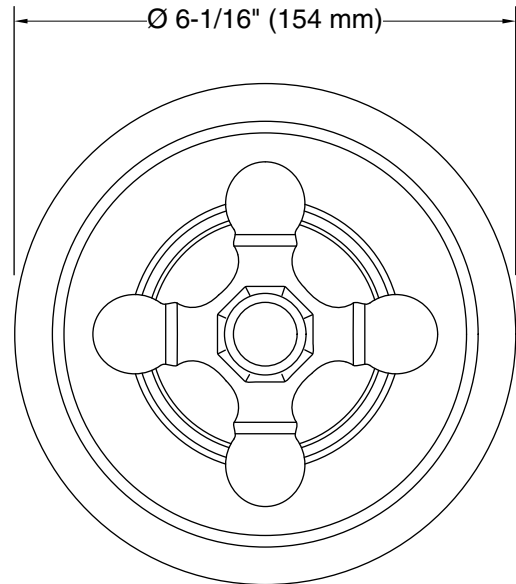

Technical Information

All product dimensions are nominal.

Notes

Install this product according to the installation instructions.

ADA compliant when installed to the specific requirements of these regulations.