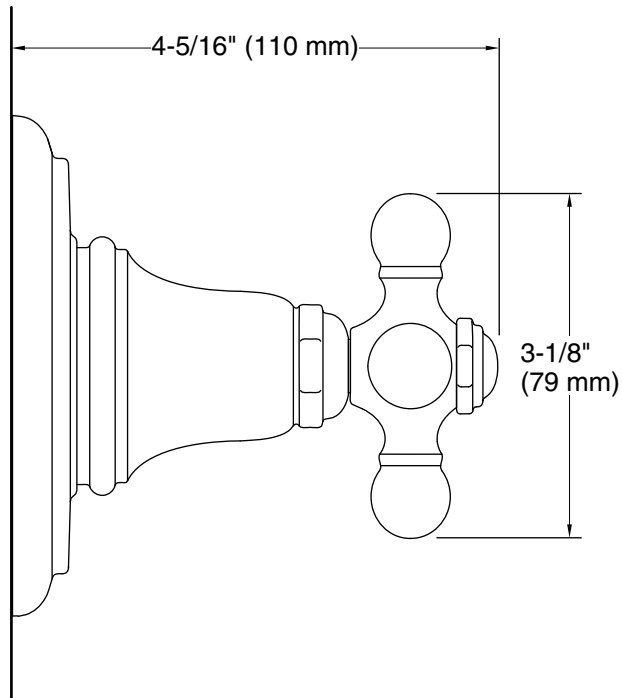

Technical Information

All product dimensions are nominal.

Notes

Install this product according to the installation instructions.

ADA compliant when installed to the specific requirements of these regulations.