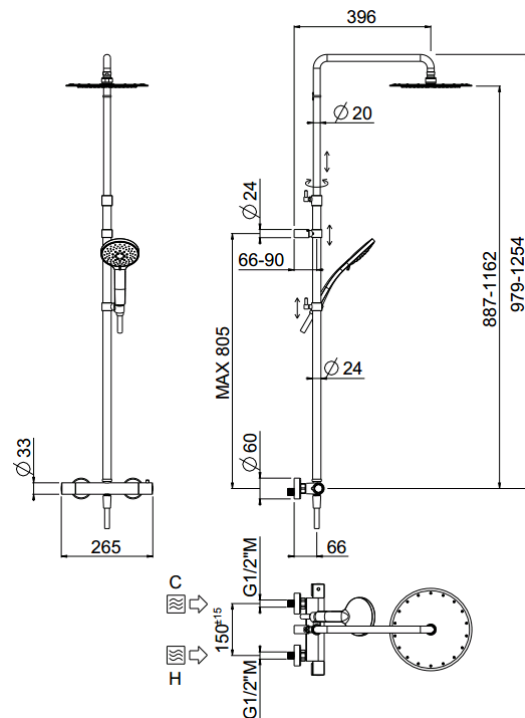

Rigoletto telescopic

Rigoletto telescopic, MySlim shower head
00-1854-N-CR

TECHNICAL INFORMATION

Bridge telescopic shower column including exposed thermostatic mixer with diverter, turning bar with adjustable mounting. Round ultra-thin shower head, Ø240, non-liming in stainless steel. 3 jets non-liming shower in ABS. Smooth double anti-torsion PVC flexible hose, cm 150. CHROME

Flow rate:
x rubinetto

PICTURE

SPARE PARTS

ORIC031
T°

ORIC032
2 vie / ways

FEATURES

rain jet

central jet

side jet

double anti-torsion

adjustable
telescopic shower
column

TECHNICAL DRAWING

FINISHINGS