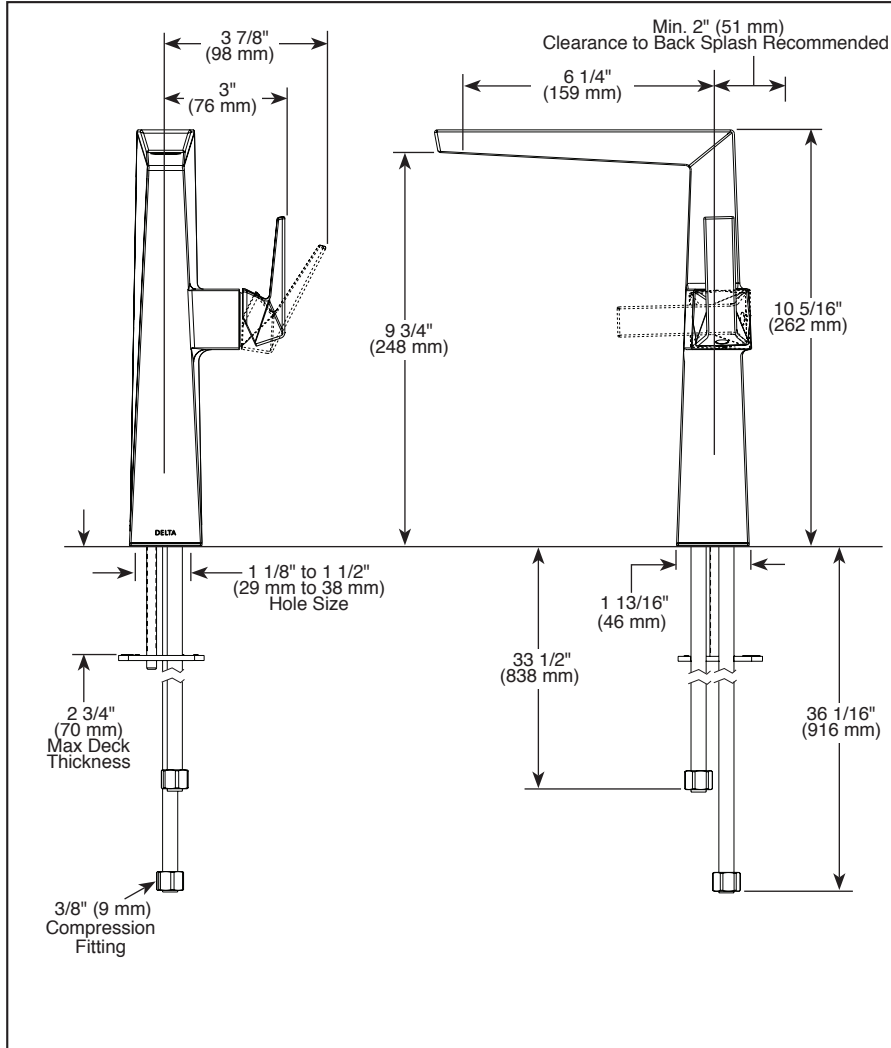

Submitted Model No.: _____

Specific Features: _____

▲ Designate Proper Finish Suffix

see what Delta can do™

BATHROOM FAUCET

- Trillian™ Bath Collection
- Single Handle Deck Mount Vessel

FEATURES:

- DIAMOND Seal® Technology
- Lumicoat™ Finish (brilliance finishes only) on model numbers with "PR"
- Lumicoat™ Finishes easily wipe clean without cleaners and chemicals on the products most commonly touched areas

STANDARD SPECIFICATIONS:

- Max flow rate 1.2 gpm @ 60 psi, 4.5 L/min @ 414 kPa
- One hole mount
- Solid brass fabricated body
- Diamond coated ceramic cartridge
- 3/8" O.D. straight, staggered PEX supply tubes
- Red/blue indicator markings
- Drain sold separately