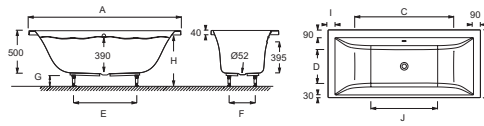

Technical drawing

Mm	E60342	E60270	E60268	E60341	E60268	E60340
A	1997⁻³	1900⁻³	1800⁻³	1697⁻³	1700⁻³	1697⁻³
B	1000⁻³	900⁻³	800⁻³	800⁻³	750⁻³	700⁻³
C	1350	1240	1140	1040	1040	1040
D	695	595	495	495	395	395
E	900	900	740	580	580	580
F	450	350	250	250	250	180
G mini/maxi	115/179	130/185	134/185	120/184	133/193	120/184
H mini/maxi	604/668	600/660	596/647	600/663	595/655	602/666
I	80	90	75	80	80	80
J	1040	840	740	740	740	740

Product Specification: Bath 170 x 75 cm. E60268. Collection: EVOK. DIMENSIONS: 170 x 75 x 50 cm. WEIGHT: 21 kg. MATERIAL: Acrylic. INSTALLATION TYPE: Drop-in. VOLUME (L): 217/147. SHAPE: Rectangular. WASTE DIAMETER: 5,2 cm. FEET: Supplied. STEP: Not supplied. WASTE : Not supplied. OPTIONAL COORDINATING PANEL: Yes. OPTIONAL COORDINATING BATHTHSCREEN: Yes. BATH WELL LENGTH: 104 cm. BATH WELL WIDTH: 39.5 cm. TWO-PERSON BATH: No. CAN BE EQUIPPED WITH A WHIRLPOOL SYSTEM: Yes. GUARANTEE: 10 years. OPTIONAL: Headrest. SUPPLIED WITH: Adjustable Quick clip feet. BOTTOM DIMENSIONS: 104 x 44.5 cm. Available with whirlpool system.

*Due to possible variations in computer and printer calibrations, technical factors and certain finish characteristics, the colors you see may not accurately portray the actual colors and are provided as a guide only.