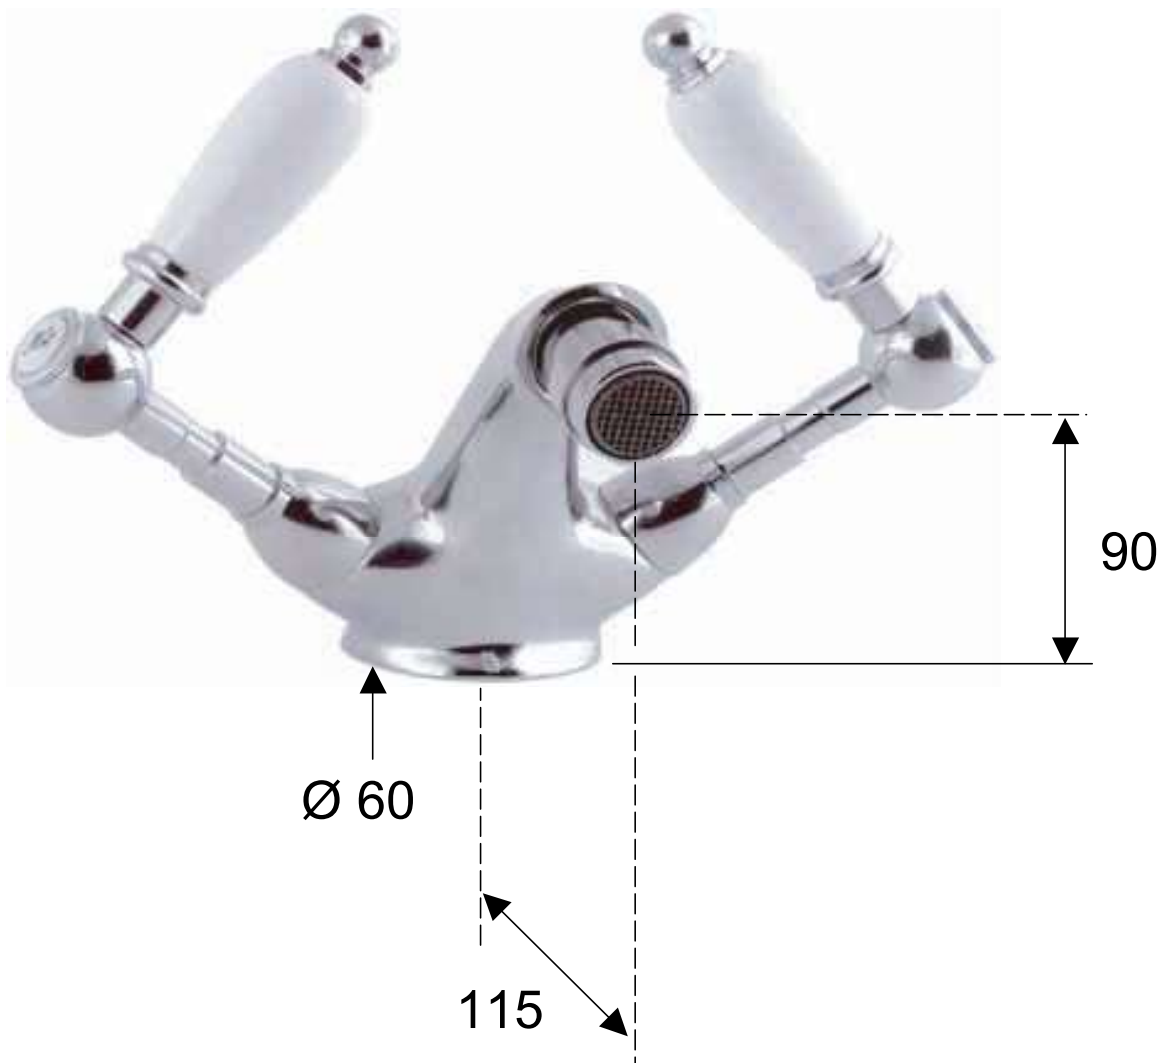

DANIEL

SCHEDA TECNICA TECHNICAL FEATURES

ART. COD.

RT6200

MATERIALI / MATERIALS

OTTONE CROMATO / CHROME PLATED BRASS

CROMATURA / CHROME PLATING

UNI EN 248