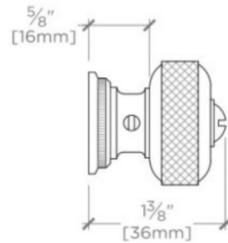

## R.W. ATLAS

RWHW01

R.W. Atlas 1 1/4" Round Knob

MOUNTING HARDWARE INCLUDED		
STYLE #	DESCRIPTION	QTY
998945	Service Parts 8-32 1" Truss Head Machine Screw, Combo, Slotted	1
998946	Service Parts 8-32 1 1/2" Truss Head Machine Screw, Combo, Slotted	1

TOP VIEW      SCALE: 6"=1'-0"

FRONT VIEW      SCALE: 6"=1'-0"

SIDE VIEW      SCALE: 6"=1'-0"