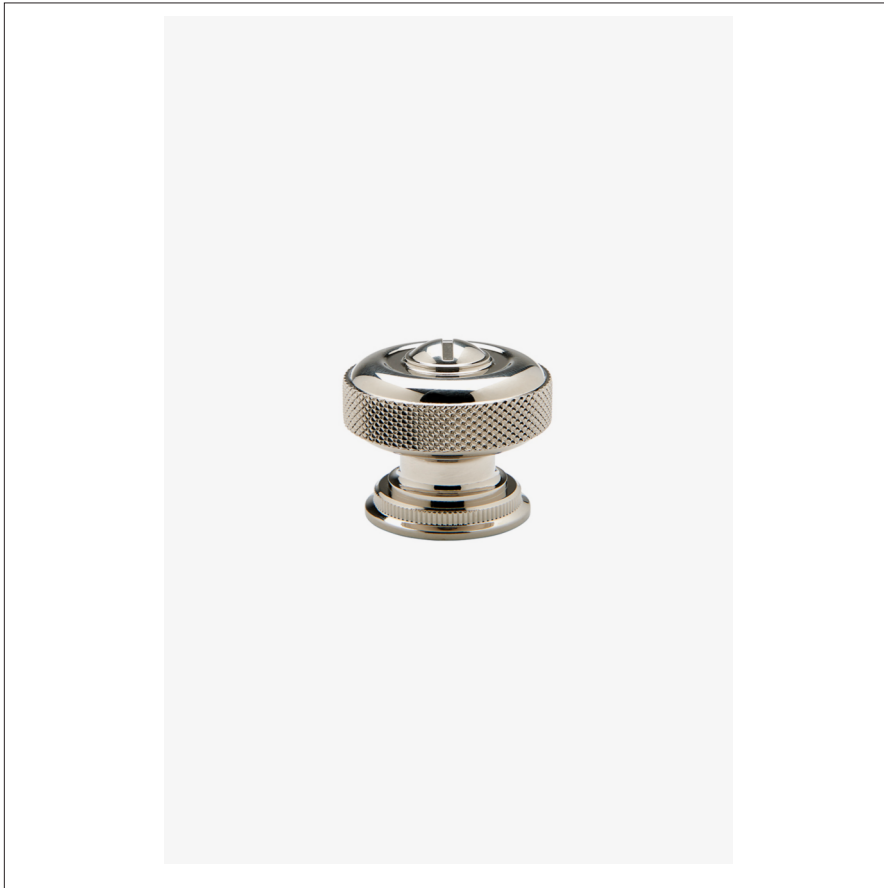

## R.W. ATLAS

R.W. Atlas 1 1/4" Round Knob

RWHW01

SHOWN IN R.W. ATLAS 1 1/4" ROUND KNOB| RWHW01

---

### TECHNICAL DETAILS

Hardware Primary Material: Brass

Hardware Shape: Knob

Primary Material: Brass

Suggested Application: All Applications

---

## R.W. ATLAS

RWHW01

R.W. Atlas 1 1/4" Round Knob

MOUNTING HARDWARE INCLUDED		
STYLE #	DESCRIPTION	QTY
998945	Service Parts 8-32 1" Truss Head Machine Screw, Combo, Slotted	1
998946	Service Parts 8-32 1 1/2" Truss Head Machine Screw, Combo, Slotted	1