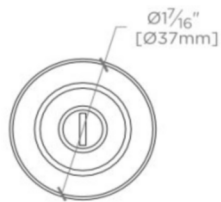

R.W. ATLAS

R.W. Atlas 1 1/2" Round Knob

RWHW02

SHOWN IN R.W. ATLAS 1 1/2" ROUND KNOB| RWHW02

TECHNICAL DETAILS

Hardware Primary Material: Brass

Hardware Shape: Knob

Primary Material: Brass

R.W. ATLAS

RWHW02

R.W. Atlas 1 1/2" Round Knob

MOUNTING HARDWARE INCLUDED		
STYLE #	DESCRIPTION	QTY
998945	Service Parts 8-32 1" Truss Head Machine Screw, Combo, Slotted	1
998946	Service Parts 8-32 1/2" Truss Head Machine Screw, Combo, Slotted	1

TOP VIEW SCALE: 6"=1'-0"

FRONT VIEW SCALE: 6"=1'-0"

SIDE VIEW SCALE: 6"=1'-0"