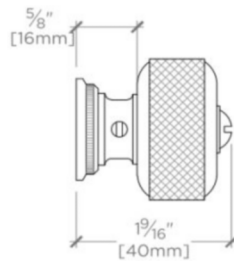

R.W. ATLAS

R.W. Atlas 1 1/2" Round Knob

RWHW02

SHOWN IN R.W. ATLAS 1 1/2" ROUND KNOB| RWHW02

TECHNICAL DETAILS

Hardware Primary Material: Brass

Hardware Shape: Knob

Primary Material: Brass

R.W. ATLAS

RWHW02

R.W. Atlas 1 1/2" Round Knob

MOUNTING HARDWARE INCLUDED		
STYLE #	DESCRIPTION	QTY
998945	Service Parts 8-32 1" Truss Head Machine Screw, Combo, Slotted	1
998946	Service Parts 8-32 1/2" Truss Head Machine Screw, Combo, Slotted	1

TOP VIEW SCALE: 6"=1'-0"

FRONT VIEW SCALE: 6"=1'-0"

SIDE VIEW SCALE: 6"=1'-0"