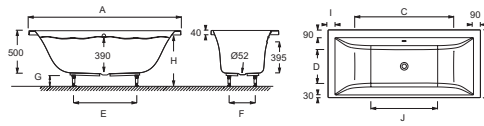

Technical drawing

Mm	E60342	E60270	E60269	E60341	E60268	E60340
A	1997⁻³	1900⁻³	1800⁻³	1697⁻³	1700⁻³	1697⁻³
B	1000⁻³	900⁻³	800⁻³	800⁻³	750⁻³	700⁻³
C	1350	1240	1140	1040	1040	1040
D	695	595	495	495	395	395
E	900	900	740	580	580	580
F	450	350	250	250	250	180
G mini/maxi	115/179	130/185	134/185	120/184	133/193	120/184
H mini/maxi	604/668	600/660	596/647	600/663	595/655	602/666
I	80	90	75	80	80	80
J	1040	840	740	740	740	740

Product Specification: Bath 180 x 80 cm. E60269. Collection: EVOK. DIMENSIONS: 180 x 80 x 50 cm. WEIGHT: 23 kg. MATERIAL: Acrylic. INSTALLATION TYPE: Drop-in. VOLUME (L): 260/190. SHAPE: Rectangular. WASTE DIAMETER: 5,2 cm. FEET: Supplied. STEP: Not supplied. WASTE : Not supplied. OPTIONAL COORDINATING PANEL: Yes. OPTIONAL COORDINATING BATHTHSCREEN: Yes. BATH WELL LENGTH: 114 cm. BATH WELL WIDTH: 49.5 cm. TWO-PERSON BATH: Yes. CAN BE EQUIPPED WITH A WHIRLPOOL SYSTEM: Yes. GUARANTEE: 10 years. OPTIONAL: Headrest. SUPPLIED WITH: Adjustable Quick clip feet. BOTTOM DIMENSIONS: 114 x 49.5 cm. Available with whirlpool system.

*Due to possible variations in computer and printer calibrations, technical factors and certain finish characteristics, the colors you see may not accurately portray the actual colors and are provided as a guide only.