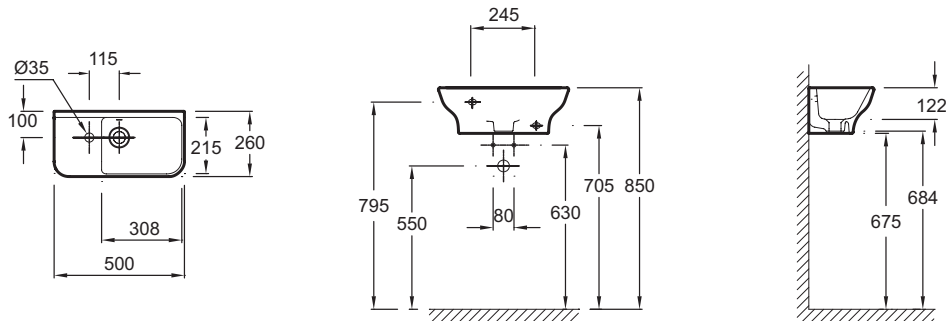

**EGJ111**

**Collection:** STRUKTURA

**Finish\*:**

00 - White

**Main features:**

**Features**

- DIMENSIONS: 50 x 26 cm
- MATERIAL: Ceramic
- TAP DRILLING: 1 tap hole
- GROUND/UNGROUND: Without ground underside, for installation without furniture or countertop
- NUMBER OF VANITY BASINS FOR VANITY TOPS: Single basin vanity top
- WEIGHT: 10 kg
- INSTALLATION TYPE: Self-supporting
- INSTALLATION: STANDARD
- OVERFLOW: With overflow hole
- PRODUCT INCLUDED: (Tap not included)

**Consumer benefits**

- DESIGN: Soft geometric design, delicate edges.
- FUNCTIONALITY: Soft slopes for easy cleaning

**Required products**

- 18565W: Pedestal
- 18566W: Semi-pedestal

**Technical drawing**

Product Specification: Handwash basin 50 cm. EGJ111. Collection: STRUKTURA. DIMENSIONS: 50 x 26 cm. WEIGHT: 10 kg. MATERIAL: Ceramic. INSTALLATION TYPE: Self-supporting. TAP DRILLING: 1 tap hole. INSTALLATION: STANDARD. GROUND/UNGROUND: Without ground underside, for installation without furniture or countertop. OVERFLOW: With overflow hole. NUMBER OF VANITY BASINS FOR VANITY TOPS: Single basin vanity top. PRODUCT INCLUDED: (Tap not included).