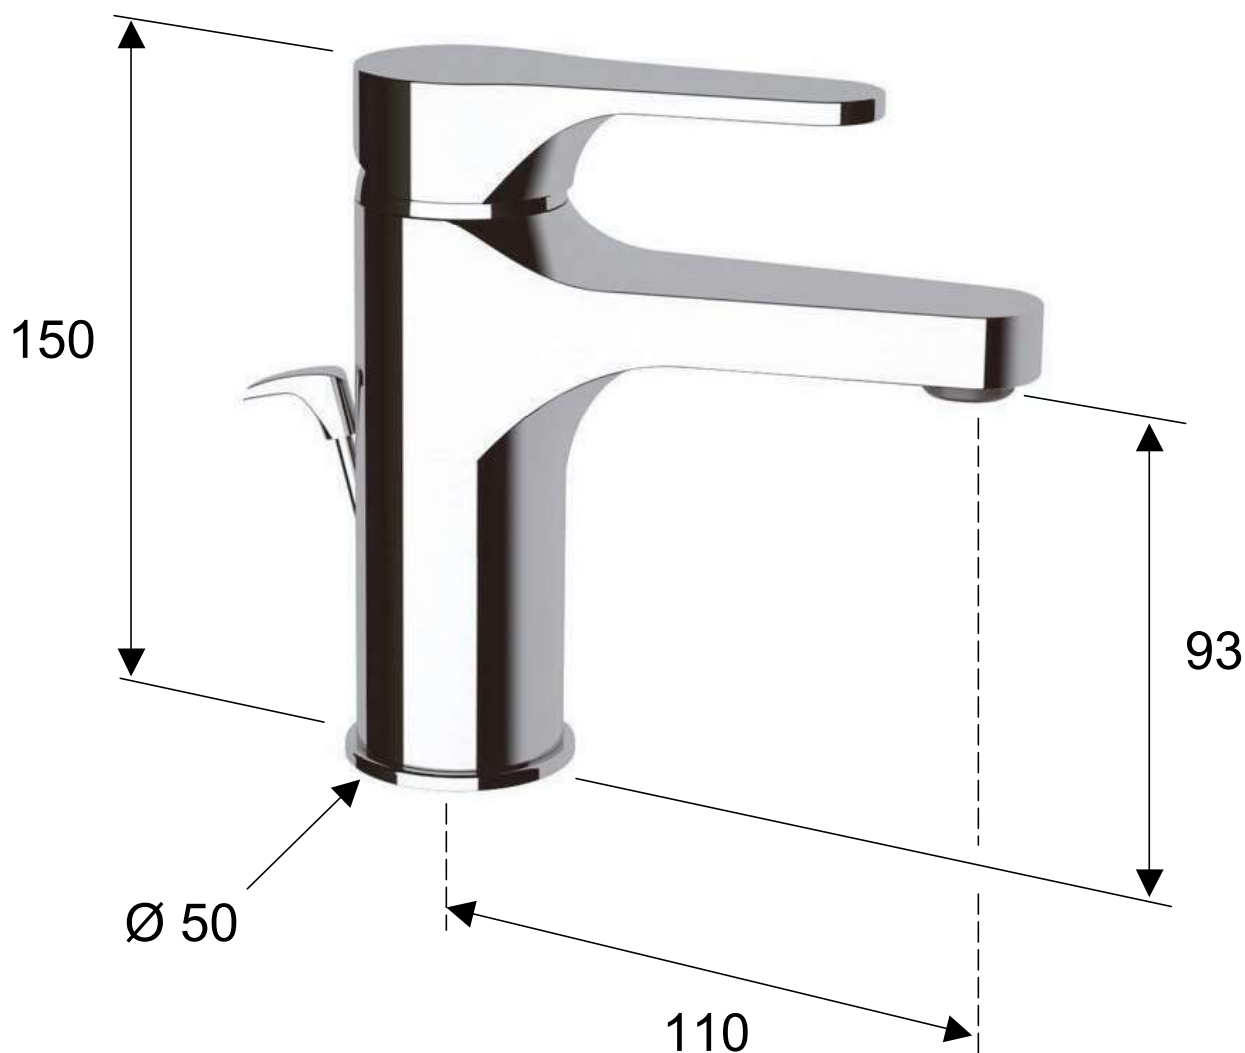

DANIEL

SCHEDA TECNICA TECHNICAL FEATURES

ART. COD.

OM605

MATERIALI / MATERIALS

OTTONE CROMATO / CHROME PLATED BRASS

CROMATURA / CHROME PLATING

UNI EN 248