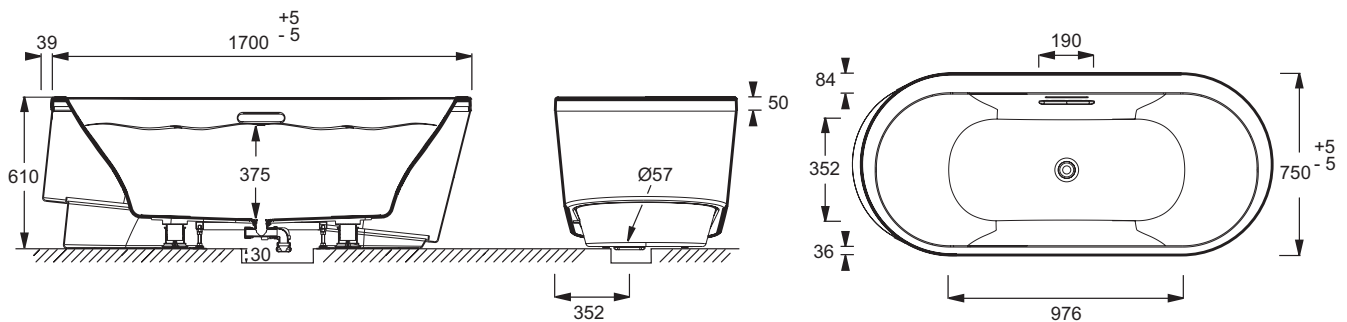

18347K

Collection: EVOK

Finish*:

00 - White

Main features:

Features

- DIMENSIONS: 170 x 75 cm
- MATERIAL: Acrylic
- VOLUME (L): 238/168
- WASTE DIAMETER: 5,7 cm
- STEP: Not supplied
- OPTIONAL COORDINATING PANEL: Yes
- BATH WELL LENGTH: 97.6 cm
- TWO-PERSON BATH: No
- GUARANTEE: 10 ans
- TRAP INSTALLATION: Lay 3 cm trench in the floor or build a platform.
- WEIGHT: 49 kg
- INSTALLATION TYPE: Freestanding
- SHAPE: Oval
- FEET: Not supplied
- WASTE : Supplied
- OPTIONAL COORDINATING BATHTHSCREEN: No
- BATH WELL WIDTH: 35.2 cm
- CAN BE EQUIPPED WITH A WHIRLPOOL SYSTEM: No
- RECOMMENDED TAP FITTINGS: Floormount or wall

Consumer benefits

- DESIGN: Soft, rounded shapes for an original design
- DOUBLE BACK: Double-back tub for bath lovers
- EXTRA DEEP: Water 37.5 cm high for optimal comfort

Required products

- E75307: Waste and connection kit

Technical drawing

Product Specification: Oval freestanding bath 170 x 75 cm. 18347K. Collection: EVOK. DIMENSIONS: 170 x 75 cm. WEIGHT: 49 kg. MATERIAL: Acrylic. INSTALLATION TYPE: Freestanding. VOLUME (L): 238/168. SHAPE: Oval. WASTE DIAMETER: 5,7 cm. FEET: Not supplied. STEP: Not supplied. WASTE : Supplied. OPTIONAL COORDINATING PANEL: Yes. OPTIONAL COORDINATING BATHTHSCREEN: No. BATH WELL LENGTH: 97.6 cm. BATH WELL WIDTH: 35.2 cm. TWO-PERSON BATH: No. CAN BE EQUIPPED WITH A WHIRLPOOL SYSTEM: No. GUARANTEE: 10 ans. RECOMMENDED TAP FITTINGS: Floormount or wall. TRAP INSTALLATION: Lay 3 cm trench in the floor or build a platform..