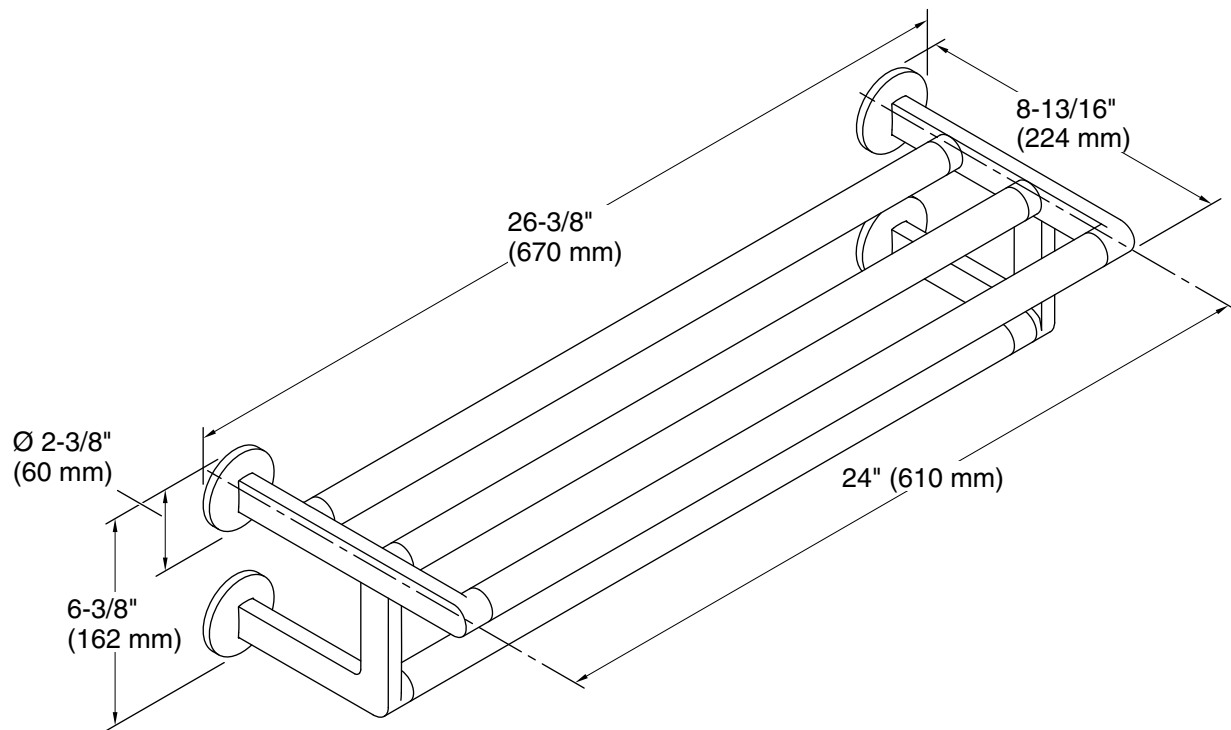

Technical Information

All product dimensions are nominal.

Material: Zinc, Brass

Notes

Install this product according to the installation instructions.

CAUTION: Risk of personal injury. Do not install these products in any area where they are likely to be used inadvertently as a grab bar or support bar. These products are not designed or intended for use as a grab bar or support bar.