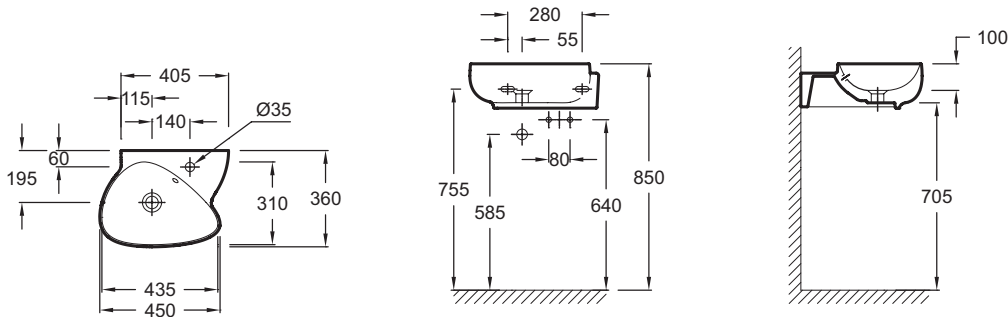

EGK112

Collection: NOUVELLE VAGUE

Finish*:

00 - White

Main features:

Features

- DIMENSIONS: 45 x 36 cm
- MATERIAL: Ceramic
- TAP DRILLING: 1 tap hole
- RECOMMENDED BRASSWARE: Nouvelle Vague
- WEIGHT: 12 kg
- INSTALLATION TYPE: Self-supporting
- OVERFLOW: With

- CLEAN, NEAT INSTALLATION: Smooth underside. Bowl depth does not exceed total basin height, reduced cutout for top (trap, overflow channel and tap fittings)

Optional products

- EB3045G: Base unit 45 cm, LH hinged
- EB3045D: Base unit 45 cm, RH hinged

Technical drawing

Product Specification: Handwash basin 45 cm. EGK112. Collection: NOUVELLE VAGUE. DIMENSIONS: 45 x 36 cm. WEIGHT: 12 kg. MATERIAL: Ceramic. INSTALLATION TYPE: Self-supporting. TAP DRILLING: 1 tap hole. OVERFLOW: With. RECOMMENDED BRASSWARE: Nouvelle Vague.