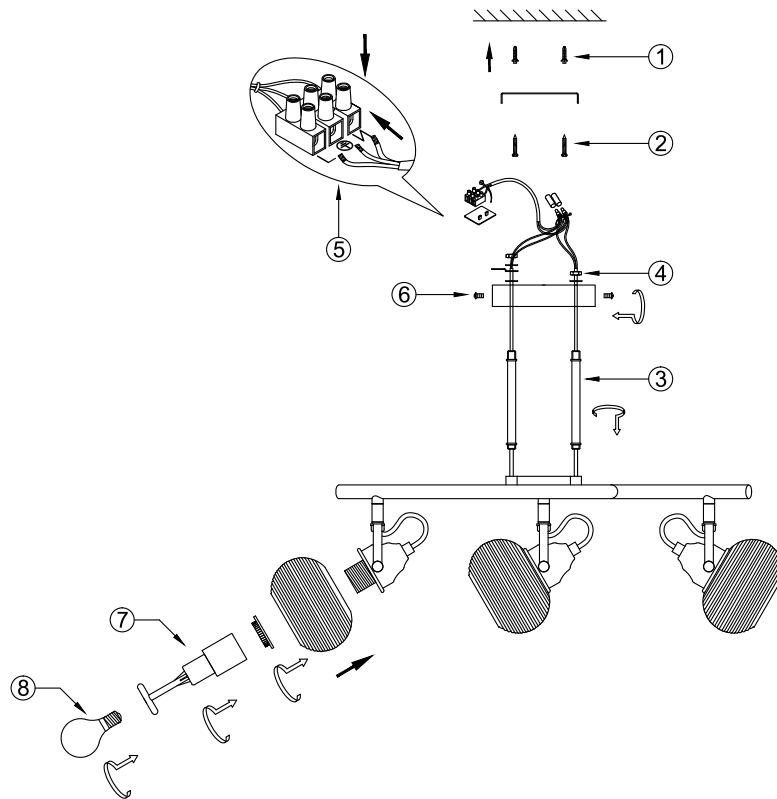

FREYA
TRADITION OF QUALITY

Instruction

FR5690CL-03CH

3 x E14 (40W)

Model: FR5690CL-03CH
Series: Linda

Ceiling Lamps