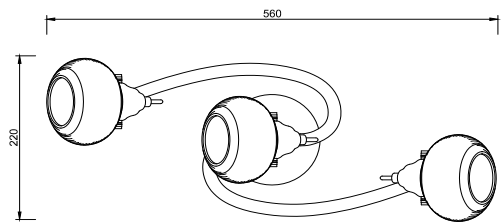

FREYA
TRADITION OF QUALITY

Instruction

FR5690CL-03CH

3 x E14 (40W)

Model: FR5690CL-03CH
Series: Linda

Ceiling Lamps