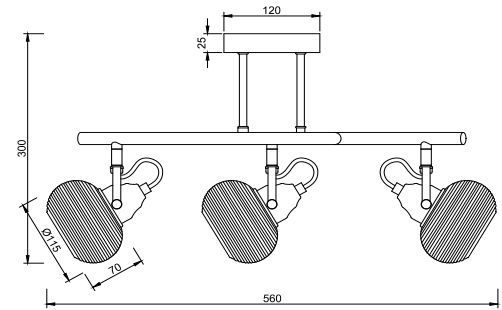

FREYA
TRADITION OF QUALITY

Instruction

FR5690CL-03CH

3 x E14 (40W)

Model: FR5690CL-03CH
Series: Linda

Ceiling Lamps