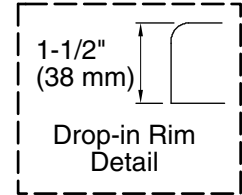

Color	Code	Description
	0	White
	96	Biscuit
	47	Almond
	NY	Dune
	G9	Sandbar

No change in measurements if connected with drain illustrated. (K-11677)

Recommended faucet area

Technical Information

All product dimensions are nominal.

Installation:	Drop-in, Undermount
Drain location:	End
Basin area, bottom:	43" x 21-9/16" (1092 mm x 548 mm)
Basin area, top:	53-1/2" x 32-1/8" (1359 mm x 816 mm)
Weight:	75 lbs (34 kg)
Minimum floor load:	33 lbs/ft ² (161.1 kg/m ²)
Water depth:	15" (381 mm)
Water capacity:	57 gal (215.8 L)
Template:	Drop-in, 1042556-7, required, included