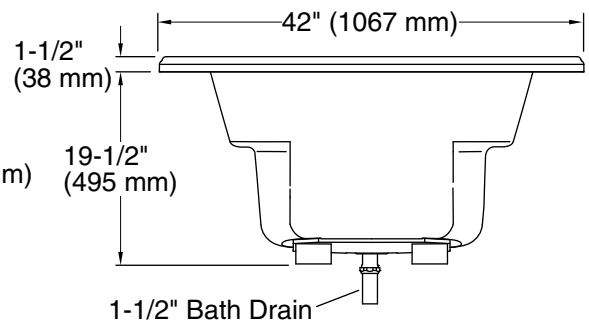

Features

- Oval shape creates a graceful and spacious bathing experience.
- Molded lumbar support and armrests offer extra comfort while bathing.
- End drain.
- Textured bottom surface.

Material

- Acrylic.

Color	Code	Description
	0	White
	96	Biscuit
	47	Almond
	NY	Dune
	G9	Sandbar

No change in measurements if connected with drain illustrated. (K-11677)

Recommended faucet area

Technical Information

All product dimensions are nominal.

Installation:	Drop-in, Undermount
Drain location:	End
Basin area, bottom:	43" x 21-9/16" (1092 mm x 548 mm)
Basin area, top:	53-1/2" x 32-1/8" (1359 mm x 816 mm)
Weight:	75 lbs (34 kg)
Minimum floor load:	33 lbs/ft ² (161.1 kg/m ²)
Water depth:	15" (381 mm)
Water capacity:	57 gal (215.8 L)
Template:	Drop-in, 1042556-7, required, included