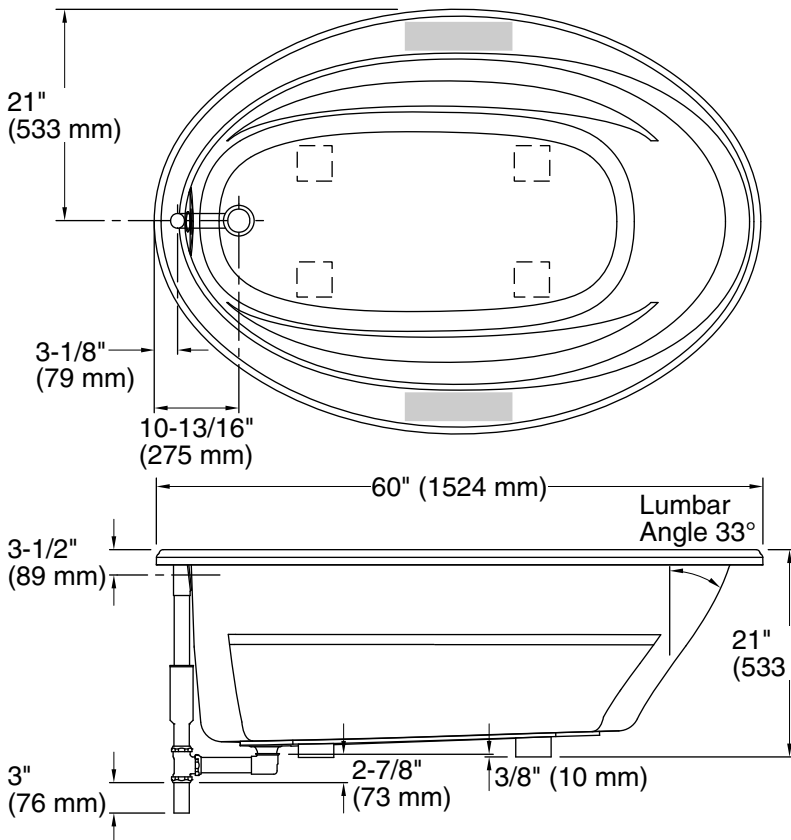

Color	Code	Description
	0	White
	96	Biscuit
	47	Almond
	NY	Dune
	G9	Sandbar

No change in measurements if connected with drain illustrated. (K-11677)

Recommended faucet area

Technical Information

All product dimensions are nominal.

Installation:	Drop-in, Undermount
Drain location:	End
Basin area, bottom:	43" x 21-9/16" (1092 mm x 548 mm)
Basin area, top:	53-1/2" x 32-1/8" (1359 mm x 816 mm)
Weight:	75 lbs (34 kg)
Minimum floor load:	33 lbs/ft ² (161.1 kg/m ²)
Water depth:	15" (381 mm)
Water capacity:	57 gal (215.8 L)
Template:	Drop-in, 1042556-7, required, included