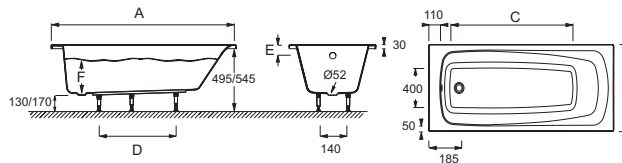

**E60530**

**Collection:** STIL UP

**Finish\*:**

00 - White

**Main features:**

**Features**

- DIMENSIONS: 150 x 70 cm
- MATERIAL: Acrylic
- VOLUME (L): 120/50
- FOOT HEIGHT: de 10 à 14 cm
- ADDITIONAL INFORMATION: Against a wall
- STEP: Not supplied
- BATH WELL LENGTH: 100 cm
- GUARANTEE: 10 years
- WEIGHT: 17 kg
- INSTALLATION TYPE: Drop-in
- SHAPE: Rectangular
- WASTE DIAMETER: 5,2
- FEET: Supplied
- WASTE : Not supplied
- BATH WELL WIDTH: 40 cm

**Required products**

- E70174: Pop-up waste
- E6D159: Waste

**Technical drawing**

Mm	E60532	E60531	E60530
A	1697 <sup>-3</sup>	1597 <sup>-3</sup>	1497 <sup>-3</sup>
B	700 <sup>-3</sup>	700 <sup>-3</sup>	700 <sup>-3</sup>
C	1200	1100	1000
D	700	650	650
E	90	60	60
F	275	305	305

Product Specification: Bath 150 x 70 cm. E60530. Collection: STIL UP. DIMENSIONS: 150 x 70 cm. WEIGHT: 17 kg. MATERIAL: Acrylic. INSTALLATION TYPE: Drop-in. VOLUME (L): 120/50. SHAPE: Rectangular. FOOT HEIGHT: de 10 à 14 cm. WASTE DIAMETER: 5,2. ADDITIONAL INFORMATION: Against a wall. FEET: Supplied. STEP: Not supplied. WASTE : Not supplied. BATH WELL LENGTH: 100 cm. BATH WELL WIDTH: 40 cm. GUARANTEE: 10 years.