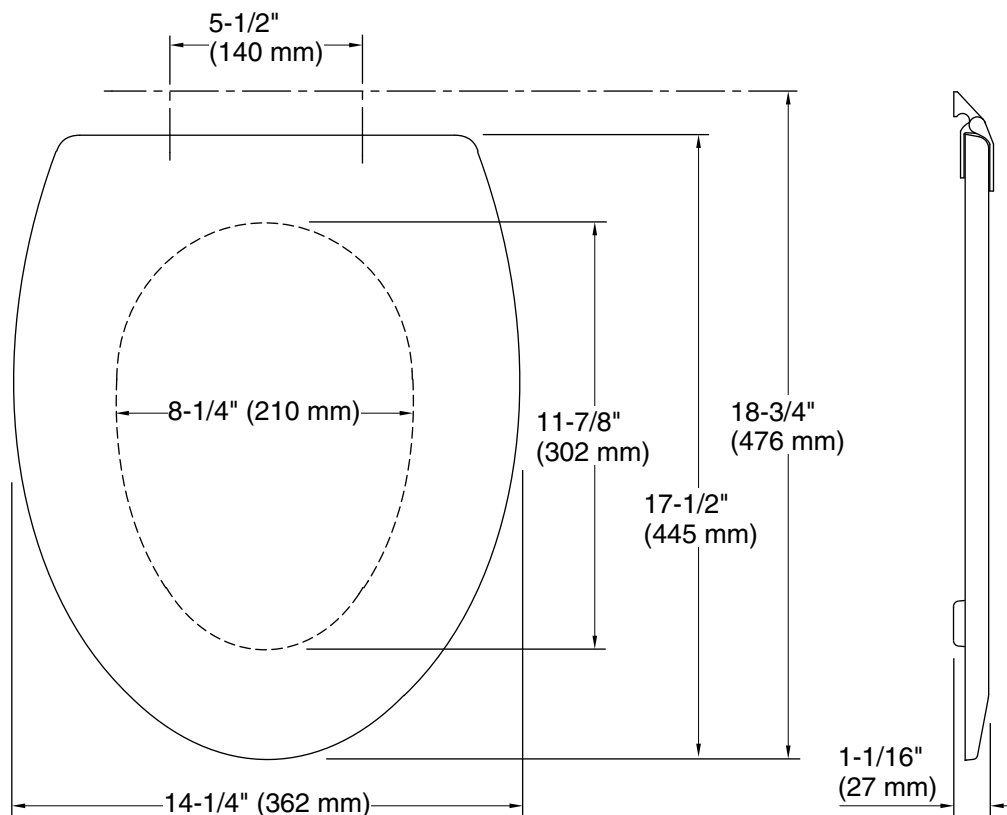

**Triko™**  
Elongated Toilet Seat  
**K-4722-T**

**Features**

- Polished Chrome hinges.

**Material**

- Molded wood.

**Codes/Standards**

None Applicable

**KOHLER® One-Year Limited Warranty**

See website for detailed warranty information.

**Available Colors/Finishes**

*Color tiles intended for reference only.*

Color	Code	Description
	0	White
	96	Biscuit
	47	Almond

### Technical Information

All product dimensions are nominal.

Seat shape type: Elongated

Seat front type: Closed-front

Seat-mounting holes: 5-1/2" (140 mm)