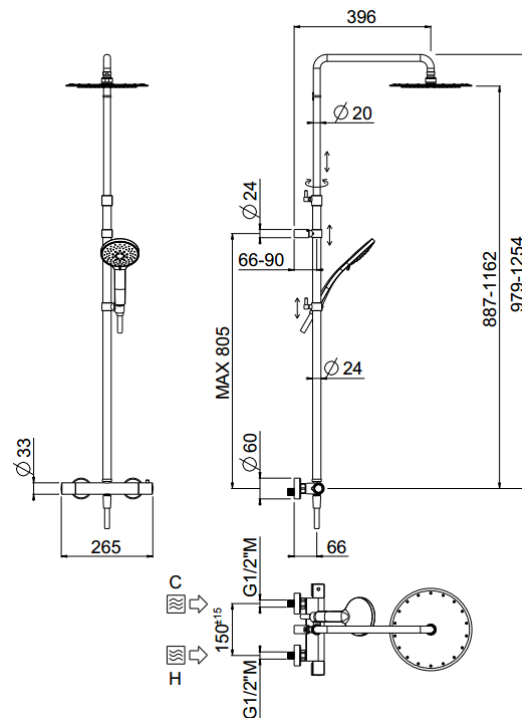

## TECHNICAL INFORMATION

Bridge telescopic shower column including exposed mixer with diverter, turning bar with adjustable mounting. Round ultra-thin shower head, Ø240, non-liming, inspectable and serviceable in chromed stainless steel. 3 jets non-liming shower in ABS. Smooth double anti-torsion PVC flexible hose, cm 150. CHROME

## FEATURES

rain jet

central jet

side jet

double anti-torsion

adjustable  
telescopic shower  
column

inspectable  
round

## TECHNICAL DRAWING