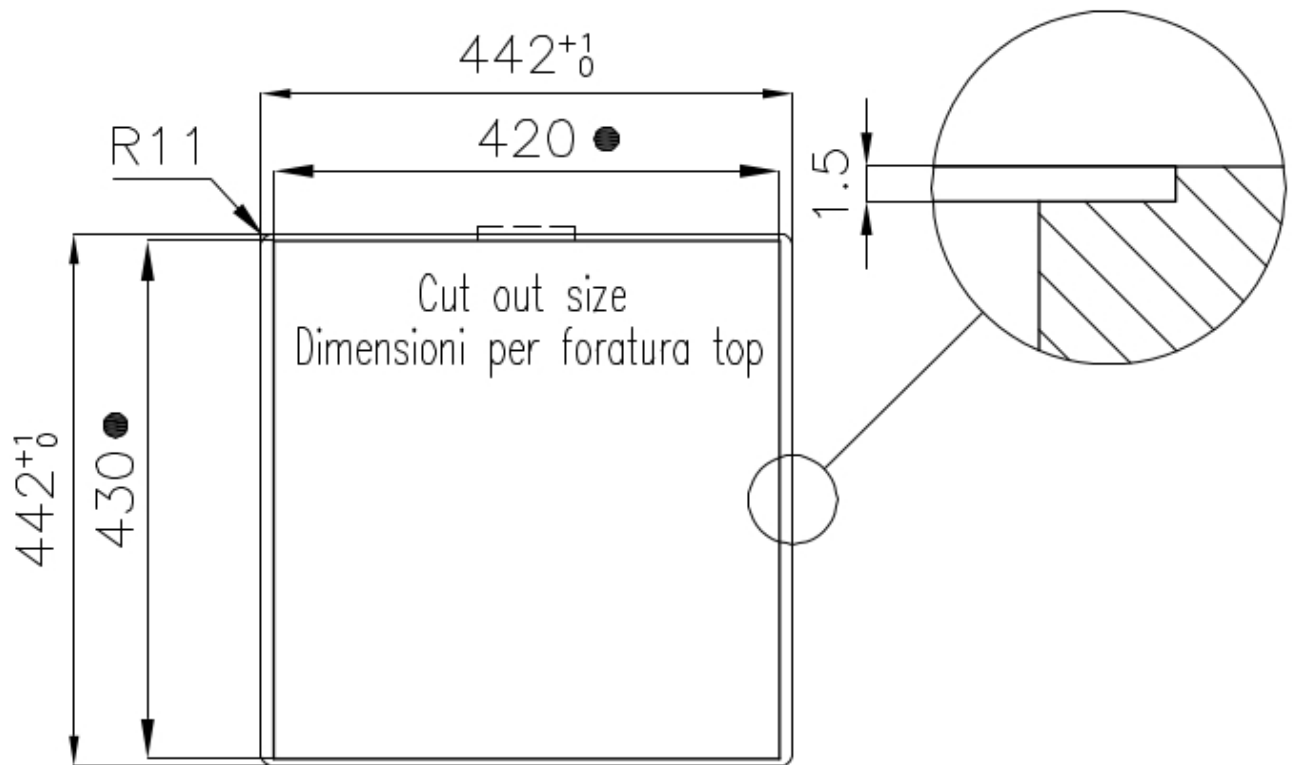

Edge/Installation Type Flush-mount | Top-mount

Dimensions 440x440 mm

Standard fittings Fixing hooks, gasket, drain, overflow and siphon, boxed packing

Mixer holes No standard holes

Built-in hole View technical data sheet (for all Flush-mount / Top-mount models and Under-mount models)

Drainer	No
Width	44 cm
Bowl dimension	400x400mm
Number of bowls	1 bowl
Waste fitting	Drain SPACE 3,5"

FEATURES

Deep bowls	This bowls reach an important depth, over 20 cm, thanks to the advanced production technology, that can be offer great capieny and practicity in all the washing operations.
High thickness	1mm thick steel. A significant thickness, which guarantees the maximum sturdiness and durability.
Perimetral overflow	The overflow is always a security on the Foster sinks that prevents the overflow of water in case of oversights. The perimeter drain solution improves aesthetics thanks to its square and essential shape.
Save space system	Drain and siphon are designed to leave as much space as possible in the under-sink area, more and more useful today for theseparate waste collection systems.
Small radius	Bowls with squared shapes with a modern design and an increased capacity, for a minimal aesthetics connected with an extreme practicity.
Space waste fitting	The elegant SPACE steel cap closes the drain and leaves no visible residues collected in the basket below. Space also has a small footprint and allows the optimal use of the under-sink compartment.

TECHNICAL DATA

intaglio per il troppo-pieno
solo con top > 30 mm

recess for housing the over-flow
only for top > 30 mm

- Built-in cut out for FTS – Foratura per installazione FTS

OPTIONAL ACCESSORIES

Cestello inox 8612 000