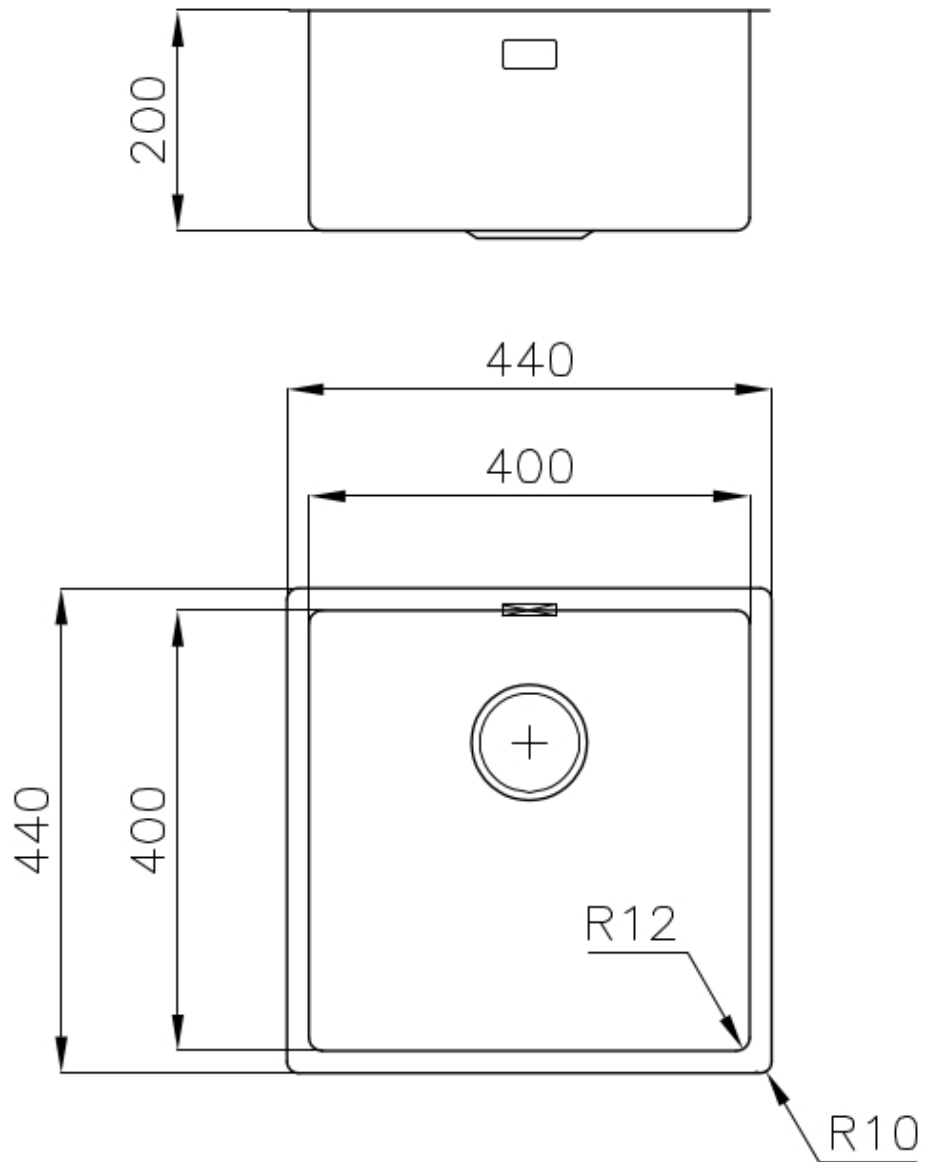

Sink S4001 - 3356 050

Sinks

Code: 3356 050

DETAILS

Finish Foster brushed

Material AISI 304 stainless steel

Texture Satin

Base 45 cm

Edge/Installation Type Flush-mount | Top-mount

Dimensions 440x440 mm

Standard fittings Fixing hooks, gasket, drain, overflow and siphon, boxed packing

Mixer holes No standard holes

Built-in hole View technical data sheet (for all Flush-mount / Top-mount models and Under-mount models)

Drainer	No
Width	44 cm
Bowl dimension	400x400mm
Number of bowls	1 bowl
Waste fitting	Drain SPACE 3,5"

FEATURES

Deep bowls	This bowls reach an important depth, over 20 cm, thanks to the advanced production technology, that can be offer great capieny and practicity in all the washing operations.
High thickness	1mm thick steel. A significant thickness, which guarantees the maximum sturdiness and durability.
Perimetral overflow	The overflow is always a security on the Foster sinks that prevents the overflow of water in case of oversights. The perimeter drain solution improves aesthetics thanks to its square and essential shape.
Save space system	Drain and siphon are designed to leave as much space as possible in the under-sink area, more and more useful today for theseparate waste collection systems.
Small radius	Bowls with squared shapes with a modern design and an increased capacity, for a minimal aesthetics connected with an extreme practicity.
Space waste fitting	The elegant SPACE steel cap closes the drain and leaves no visible residues collected in the basket below. Space also has a small footprint and allows the optimal use of the under-sink compartment.

TECHNICAL DATA

intaglio per il troppo-pieno
solo con top > 30 mm

recess for housing the over-flow
only for top > 30 mm

- Built-in cut out for FTS – Foratura per installazione FTS

OPTIONAL ACCESSORIES

Cestello inox 8612 000