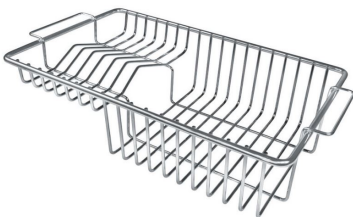

Drainer	No
Width	44 cm
Bowl dimension	400x400mm
Number of bowls	1 bowl
Waste fitting	Drain SPACE 3,5"

FEATURES

Deep bowls	This bowls reach an important depth, over 20 cm, thanks to the advanced production technology, that can be offer great capieny and practicity in all the washing operations.
High thickness	1mm thick steel. A significant thickness, which guarantees the maximum sturdiness and durability.
Perimetral overflow	The overflow is always a security on the Foster sinks that prevents the overflow of water in case of oversights. The perimeter drain solution improves aesthetics thanks to its square and essential shape.
Save space system	Drain and siphon are designed to leave as much space as possible in the under-sink area, more and more useful today for theseparate waste collection systems.
Small radius	Bowls with squared shapes with a modern design and an increased capacity, for a minimal aesthetics connected with an extreme practicity.
Space waste fitting	The elegant SPACE steel cap closes the drain and leaves no visible residues collected in the basket below. Space also has a small footprint and allows the optimal use of the under-sink compartment.

Glass chopping board 8631 300

HPDE Chopping board 8657 001

HPDE Twin chopping board 8644 101

Iroko-wood chopping board with stainless steel colander 8644 042

Iroko-wood sliding chopping board 8644 041

Iroko-wood twin chopping board 8644 004

Stainless steel colander 8154 000

Stainless steel plate rack 8100 154

Stainless steel plate rack 8100 201

Stainless steel plate rack 8100 303

White bowl 8153 100

Graters kit with ring-holder and food collection tray 8159 101