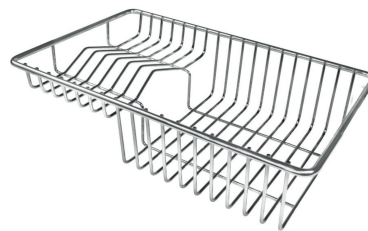

Drainer	No
Width	44 cm
Bowl dimension	400x400mm
Number of bowls	1 bowl
Waste fitting	Drain SPACE 3,5"

FEATURES

Deep bowls	This bowls reach an important depth, over 20 cm, thanks to the advanced production technology, that can be offer great capieny and practicity in all the washing operations.
High thickness	1mm thick steel. A significant thickness, which guarantees the maximum sturdiness and durability.
Perimetral overflow	The overflow is always a security on the Foster sinks that prevents the overflow of water in case of oversights. The perimeter drain solution improves aesthetics thanks to its square and essential shape.
Save space system	Drain and siphon are designed to leave as much space as possible in the under-sink area, more and more useful today for theseparate waste collection systems.
Small radius	Bowls with squared shapes with a modern design and an increased capacity, for a minimal aesthetics connected with an extreme practicity.
Space waste fitting	The elegant SPACE steel cap closes the drain and leaves no visible residues collected in the basket below. Space also has a small footprint and allows the optimal use of the under-sink compartment.

Glass chopping board 8631 300

HPDE Chopping board 8657 001

HPDE Twin chopping board 8644 101

Iroko-wood chopping board with stainless steel colander 8644 042

Iroko-wood sliding chopping board 8644 041

Iroko-wood twin chopping board 8644 004

Stainless steel colander 8154 000

Stainless steel plate rack 8100 154

Stainless steel plate rack 8100 201

Stainless steel plate rack 8100 303

White bowl 8153 100

Graters kit with ring-holder and food collection tray 8159 101