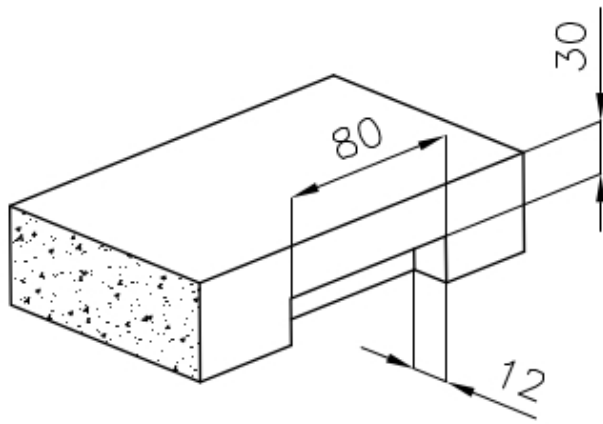

Sink S4001 - 3356 050

Sinks

Code: 3356 050

DETAILS

Finish Foster brushed

Material AISI 304 stainless steel

Texture Satin

Base 45 cm

Edge/Installation Type Flush-mount | Top-mount

Dimensions 440x440 mm

Standard fittings Fixing hooks, gasket, drain, overflow and siphon, boxed packing

Mixer holes No standard holes

Built-in hole View technical data sheet (for all Flush-mount / Top-mount models and Under-mount models)

Drainer	No
Width	44 cm
Bowl dimension	400x400mm
Number of bowls	1 bowl
Waste fitting	Drain SPACE 3,5"

FEATURES

Deep bowls	This bowls reach an important depth, over 20 cm, thanks to the advanced production technology, that can be offer great capieny and practicity in all the washing operations.
High thickness	1mm thick steel. A significant thickness, which guarantees the maximum sturdiness and durability.
Perimetral overflow	The overflow is always a security on the Foster sinks that prevents the overflow of water in case of oversights. The perimeter drain solution improves aesthetics thanks to its square and essential shape.
Save space system	Drain and siphon are designed to leave as much space as possible in the under-sink area, more and more useful today for theseparate waste collection systems.
Small radius	Bowls with squared shapes with a modern design and an increased capacity, for a minimal aesthetics connected with an extreme practicity.
Space waste fitting	The elegant SPACE steel cap closes the drain and leaves no visible residues collected in the basket below. Space also has a small footprint and allows the optimal use of the under-sink compartment.

TECHNICAL DATA

intaglio per il troppo-pieno
solo con top > 30 mm

recess for housing the over-flow
only for top > 30 mm

- Built-in cut out for FTS – Foratura per installazione FTS

OPTIONAL ACCESSORIES

Cestello inox 8612 000