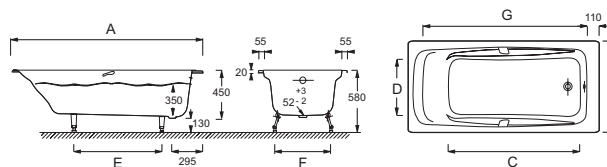

Technical drawing

Mm	E2903	E2904	E2915	E2918	E2929	E2130
A	1800	1800	1700	1700	1600	1600
B	850	850	800	800	750	750
C	1238	1238	1100	1100	1100	1100
D	640	640	590	590	540	540
E	830	830	730	730	630	630
F	500	500	460	460	430	430
G	1546	1546	1446	1446	1372	1372

Product Specification: Cast iron bath 160 x 75 cm. E2929. Collection: REPOS. DIMENSIONS: 160 x 75 cm. WEIGHT: 106.7 kg. MATERIAL: Cast iron. INSTALLATION TYPE: Drop-in. VOLUME (L): 185/115. SHAPE: Rectangular. WASTE DIAMETER: 5.2 cm. FEET: Not supplied. STEP: Not supplied. WASTE : Not supplied. OPTIONAL COORDINATING PANEL: No. OPTIONAL COORDINATING BATHTHSCREEN: Yes. BATH WELL LENGTH: 110 cm. BATH WELL WIDTH: 54 cm. TWO-PERSON BATH: No. CAN BE EQUIPPED WITH A WHIRLPOOL SYSTEM: No. GUARANTEE: 25 years. OPTIONAL: 4 adjustable feet for cast iron bath (E4113), set of 2 handgrips (E75110), combined pop-up waste with overflow (E70174). BOTTOM DIMENSIONS: 110 x 54 cm. Drilled for handgrips.

*Due to possible variations in computer and printer calibrations, technical factors and certain finish characteristics, the colors you see may not accurately portray the actual colors and are provided as a guide only.