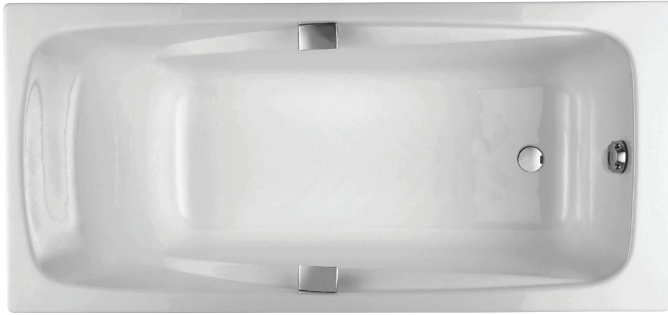

E2929

Collection: REPOS

Finish*:

00 - Blanc

Main features:

Features

- DIMENSIONS: 160 x 75 cm
- MATERIAL: Cast iron
- VOLUME (L): 185/115
- WASTE DIAMETER: 5.2 cm
- STEP: Not supplied
- OPTIONAL COORDINATING PANEL: No
- BATH WELL LENGTH: 110 cm
- TWO-PERSON BATH: No
- GUARANTEE: 25 years
- WEIGHT: 106.7 kg
- INSTALLATION TYPE: Drop-in
- SHAPE: Rectangular
- FEET: Not supplied
- WASTE : Not supplied
- OPTIONAL COORDINATING BATHTHSCREEN: Yes
- BATH WELL WIDTH: 54 cm
- CAN BE EQUIPPED WITH A WHIRLPOOL SYSTEM: No
- OPTIONAL: 4 adjustable feet for cast iron bath (E4113), set of 2 handgrips (E75110), combined pop-up waste with overflow (E70174)
- BOTTOM DIMENSIONS: 110 x 54 cm
- Drilled for handgrips

Consumer benefits

- DESIGN: Classic with optimal comfort
- COMFORT: Double ended with back support, headrest and armrests
- ENHANCED RESISTANCE: To scratches, impacts and burns, thanks to enamel fired at a high temperature
- THERMAL INERTIA: Enjoy hot bath longer
- SAFETY: Anti-slip base

Product Specification: Cast iron bath 160 x 75 cm. E2929. Collection: REPOS. DIMENSIONS: 160 x 75 cm. WEIGHT: 106.7 kg. MATERIAL: Cast iron. INSTALLATION TYPE: Drop-in. VOLUME (L): 185/115. SHAPE: Rectangular. WASTE DIAMETER: 5.2 cm. FEET: Not supplied. STEP: Not supplied. WASTE : Not supplied. OPTIONAL COORDINATING PANEL: No. OPTIONAL COORDINATING BATHTHSCREEN: Yes. BATH WELL LENGTH: 110 cm. BATH WELL WIDTH: 54 cm. TWO-PERSON BATH: No. CAN BE EQUIPPED WITH A WHIRLPOOL SYSTEM: No. GUARANTEE: 25 years. OPTIONAL: 4 adjustable feet for cast iron bath (E4113), set of 2 handgrips (E75110), combined pop-up waste with overflow (E70174). BOTTOM DIMENSIONS: 110 x 54 cm. Drilled for handgrips.