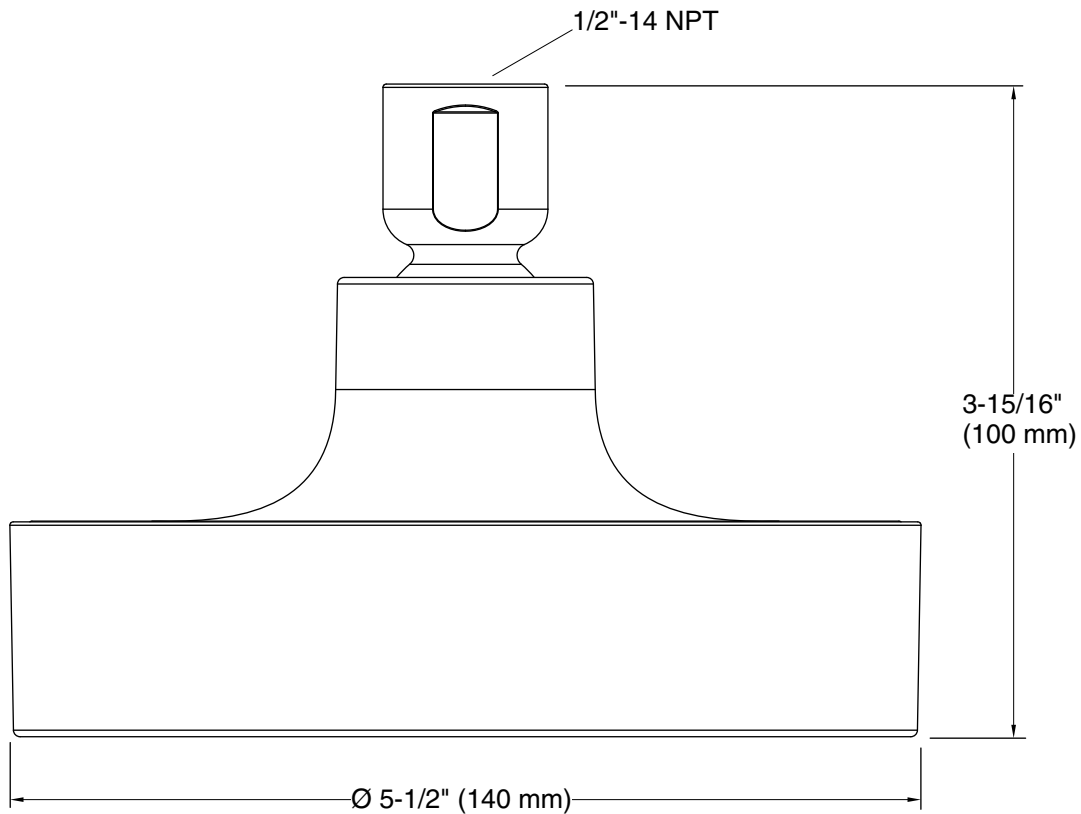

Technical Information

All product dimensions are nominal.

Showerhead/Body Spray:

Rated maximum flow: 1.75 gal/min (6.6 l/min)

Pressure: 80 psi (5.5 bar)

Notes

For use with automatic compensating valves rated at 1.5 gal/min (5.7 l/min) or less.

Install this product according to the installation instructions.