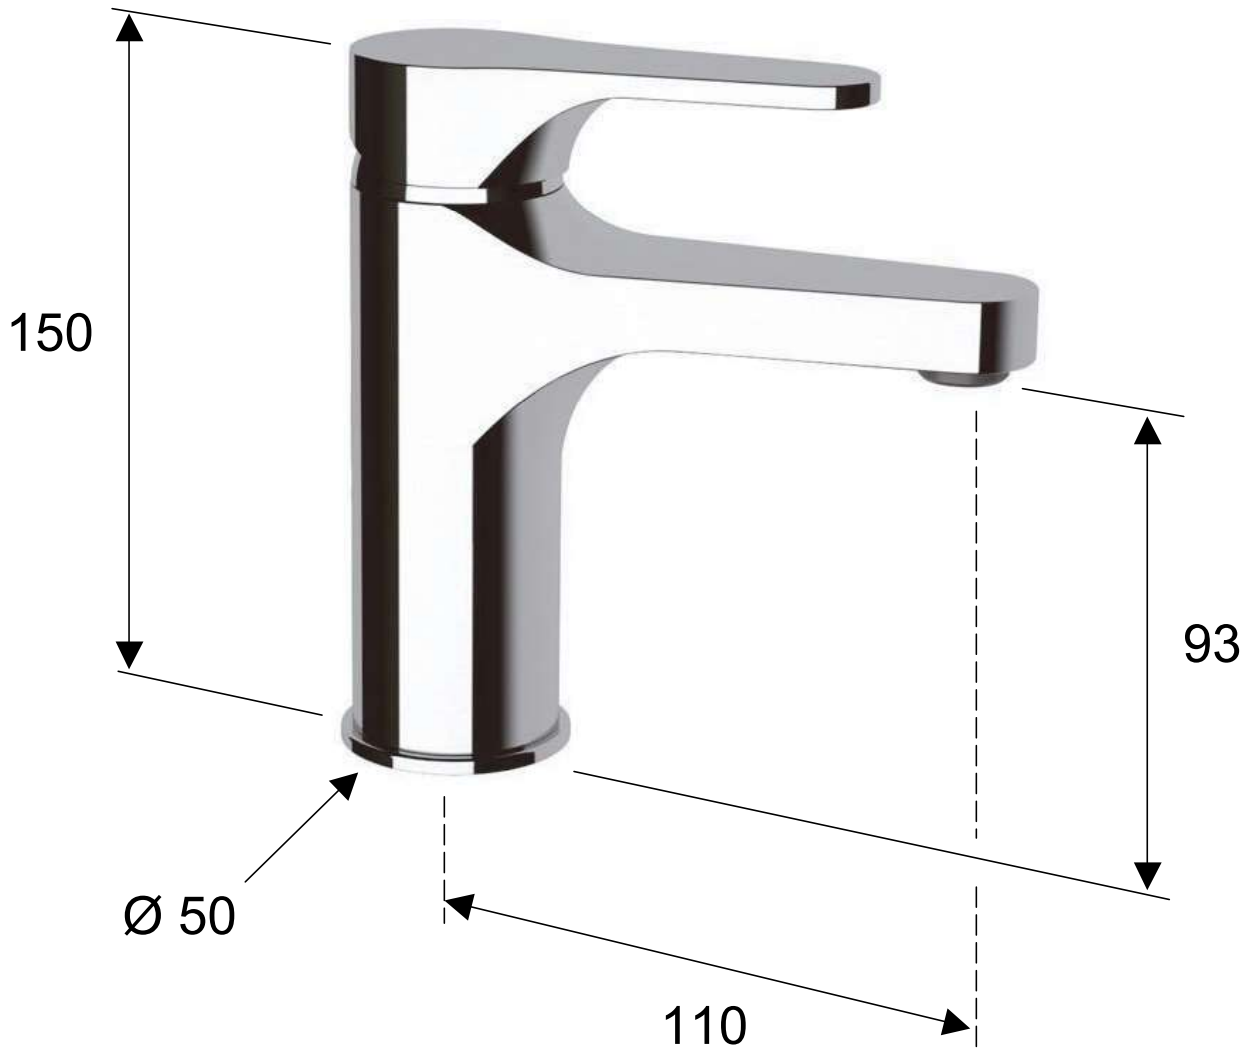

DANIEL

SCHEDA TECNICA TECHNICAL FEATURES

ART. COD.

OM606N

MATERIALI / MATERIALS

OTTONE CROMATO / CHROME PLATED BRASS

CROMATURA / CHROME PLATING

UNI EN 248