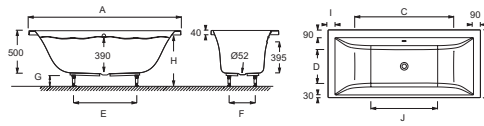

Technical drawing

Mm	E60342	E60270	E60268	E60341	E60268	E60340
A	1997⁻³	1900⁻³	1800⁻³	1697⁻³	1700⁻³	1697⁻³
B	1000⁻³	900⁻³	800⁻³	800⁻³	750⁻³	700⁻³
C	1350	1240	1140	1040	1040	1040
D	695	595	495	495	395	395
E	900	900	740	580	580	580
F	450	350	250	250	250	180
G mini/maxi	115/179	130/185	134/185	120/184	133/193	120/184
H mini/maxi	604/668	600/660	596/647	600/663	595/655	602/666
I	80	90	75	80	80	80
J	1040	840	740	740	740	740

Product Specification: Bath 170 x 70 cm. E60340. Collection: EVOK. DIMENSIONS: 170 x 70 x 50 cm. WEIGHT: 19 kg. MATERIAL: Acrylic. INSTALLATION TYPE: Drop-in. VOLUME (L): 197/127. SHAPE: Rectangular. WASTE DIAMETER: 5,2 cm. FEET: Supplied. STEP: Not supplied. WASTE : Not supplied. OPTIONAL COORDINATING PANEL: Yes. OPTIONAL COORDINATING BATHTHSCREEN: Yes. BATH WELL LENGTH: 104 cm. BATH WELL WIDTH: 39,5 cm. TWO-PERSON BATH: No. CAN BE EQUIPPED WITH A WHIRLPOOL SYSTEM: Yes. GUARANTEE: 10 years. OPTIONAL: Headrest. SUPPLIED WITH: Adjustable Quick clip feet. BOTTOM DIMENSIONS: 104 x 39,5 cm.

*Due to possible variations in computer and printer calibrations, technical factors and certain finish characteristics, the colors you see may not accurately portray the actual colors and are provided as a guide only.