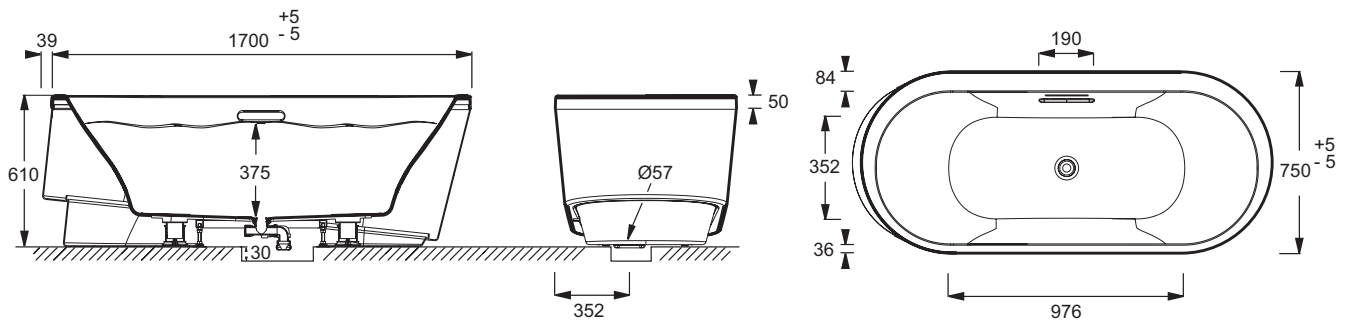

**C18347K**

**Collection:** EVOK

**Finish\*:**

00 - Blanc

**Main features:**

**Features**

- DIMENSIONS: 170 x 75 x 61 cm
- MATERIAL: Acrylic
- VOLUME (L): 238/168
- WASTE DIAMETER: 5.7 cm
- STEP: Not supplied
- OPTIONAL COORDINATING PANEL: Yes
- BATH WELL LENGTH: 97.6 cm
- TWO-PERSON BATH: No
- INSTALLATION: To install trap, lay trench 3 cm deep in the floor or build platform.
- WEIGHT: 49 kg
- INSTALLATION TYPE: Freestanding
- SHAPE: Oval
- FEET: Supplied
- WASTE : Supplied
- OPTIONAL COORDINATING BATHTHSCREEN: No
- BATH WELL WIDTH: 35.2 cm
- CAN BE EQUIPPED WITH A WHIRLPOOL SYSTEM: No
- BOTTOM DIMENSIONS: 97.6 x 35.2 cm

**Consumer benefits**

- DESIGN: Bath supplied with one-piece panel and base in anthracite grey reinforced acrylic
- WATER HEIGHT: Oblong waste for deeper immersion
- BATHING ENJOYMENT: Double-ended back for enjoyable two-person bathing

**Optional products**

- E6965

**Technical drawing**

Product Specification: Oval freestanding bath 170 x 75 cm. C18347K. Collection: EVOK. DIMENSIONS: 170 x 75 x 61 cm. WEIGHT: 49 kg. MATERIAL: Acrylic. INSTALLATION TYPE: Freestanding. VOLUME (L): 238/168. SHAPE: Oval. WASTE DIAMETER: 5.7 cm. FEET: Supplied. STEP: Not supplied. WASTE : Supplied. OPTIONAL COORDINATING PANEL: Yes. OPTIONAL COORDINATING BATHTHSCREEN: No. BATH WELL LENGTH: 97.6 cm. BATH WELL WIDTH: 35.2 cm. TWO-PERSON BATH: No. CAN BE EQUIPPED WITH A WHIRLPOOL SYSTEM: No. INSTALLATION: To install trap, lay trench 3 cm deep in the floor or build platform.. BOTTOM DIMENSIONS: 97.6 x 35.2 cm.