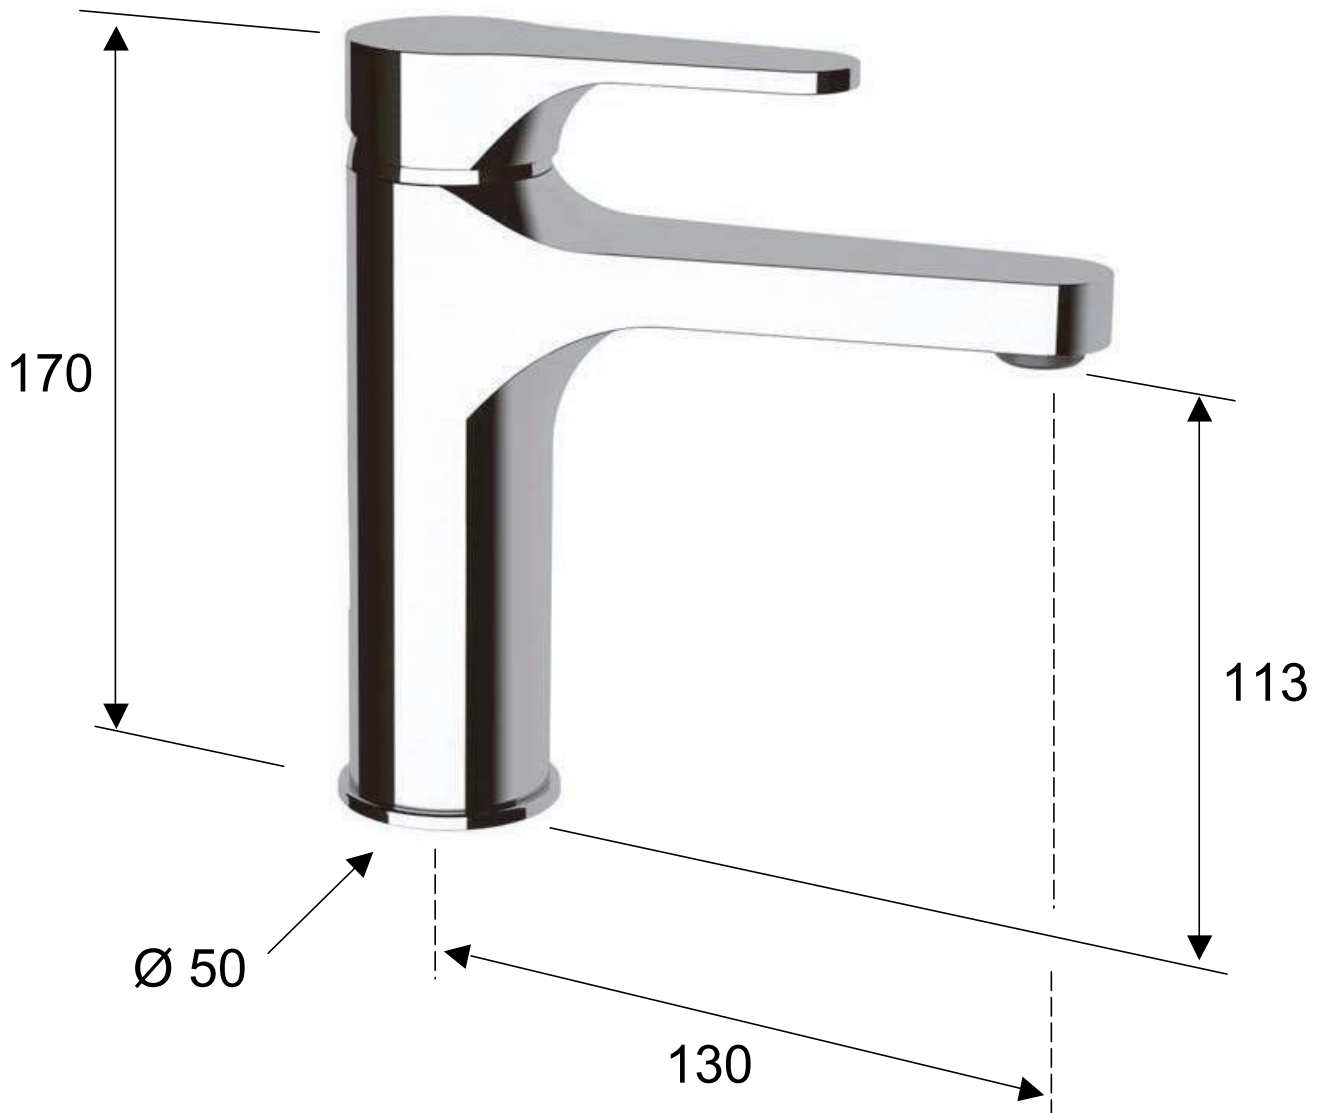

DANIEL

SCHEDA TECNICA TECHNICAL FEATURES

ART. COD.

OM607B

MATERIALI / MATERIALS

OTTONE CROMATO / CHROME PLATED BRASS

CROMATURA / CHROME PLATING

UNI EN 248