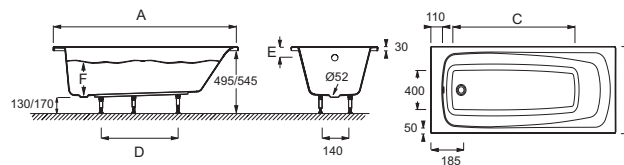

E60531

Collection: STIL UP

Finish*:

00 - White

Main features:

Features

- DIMENSIONS: 160 x 70 cm
- MATERIAL: Acrylic
- VOLUME (L): 130/60
- FOOT HEIGHT: de 10 à 14 cm
- ADDITIONAL INFORMATION: Against a wall
- STEP: Not supplied
- BATH WELL LENGTH: 110 cm
- GUARANTEE: 10 years
- WEIGHT: 18 kg
- INSTALLATION TYPE: Drop-in
- SHAPE: Rectangular
- WASTE DIAMETER: 5,2
- FEET: Supplied
- WASTE : Not supplied
- BATH WELL WIDTH: 40 cm

Consumer benefits

- DESIGN: A timeless bath that suits all settings
- EASIER CARE: The bath's soft lines and smooth surface make for easy cleaning

Installation benefits

- EASY INSTALLATION: Quick clip adjustable feet
- TAPS: Ledge on waste side is easy to drill for deck-mount taps
- Wall taps can also be used on this bath

Required products

- E70174: Pop-up waste
- E6D159: Waste

Technical drawing

Mm	E60532	E60531	E60530
A	1697 ^{-0,3}	1597 ^{-0,3}	1497 ^{-0,3}
B	700 ^{-0,3}	700 ^{-0,3}	700 ^{-0,3}
C	1200	1100	1000
D	700	650	650
E	90	60	60
F	275	305	305

Product Specification: Bath 160 x 70 cm. E60531. Collection: STIL UP. DIMENSIONS: 160 x 70 cm. WEIGHT: 18 kg. MATERIAL: Acrylic. INSTALLATION TYPE: Drop-in. VOLUME (L): 130/60. SHAPE: Rectangular. FOOT HEIGHT: de 10 à 14 cm. WASTE DIAMETER: 5,2. ADDITIONAL INFORMATION: Against a wall. FEET: Supplied. STEP: Not supplied. WASTE : Not supplied. BATH WELL LENGTH: 110 cm. BATH WELL WIDTH: 40 cm. GUARANTEE: 10 years.