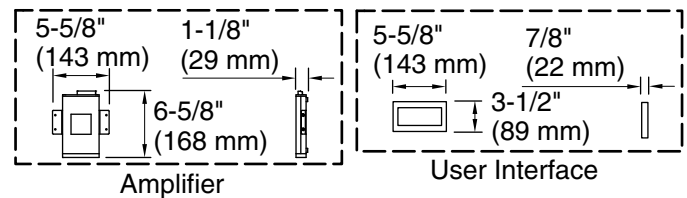

No change in measurements if connected with drain illustrated. (K-7272)

Required Electrical Service

One circuit required, protected with Class A Ground-Fault Circuit-Interrupter (GFCI). Outside North America, this device may be known as a Residual Current Device (RCD).

Amplifier: 120 V, 15 A, 50/60 Hz

Technical Information

All product dimensions are nominal.

Installation:	Drop-in, Under-mount
Drain location:	Center
Basin area, bottom:	43" x 25-5/8" (1093 mm x 651 mm)
Basin area, top:	55-9/16" x 28-3/8" (1411 mm x 720 mm)
Weight:	90 lbs (40.8 kg)
Minimum floor load:	49.2 lbs/ft² (240.2 kg/m²)
Water depth:	16-5/16" (415 mm)
Water capacity:	72.017 gal (272.6 L)
Template:	Drop-in, 1268438-7, required, included
Electrical component rating:	Amplifier: 120 V, 1.1 A, 50/60 Hz
Amplifier channels:	2 at 15 W per channel 2 at 30 W per channel
Bluetooth® range:	33 ft (0.8 m)

Notes

Measure your actual product for rough-in details. Install this product according to the installation instructions.

The hot water supply should be 70% of the capacity of the bath or greater. Installations will vary.

Control amplifier fits 16" (406 mm) center studs. Kit is required for under-mount installations (sold separately).

Provide a separate grounded outlet if connecting to a powered wireless device or adapter.