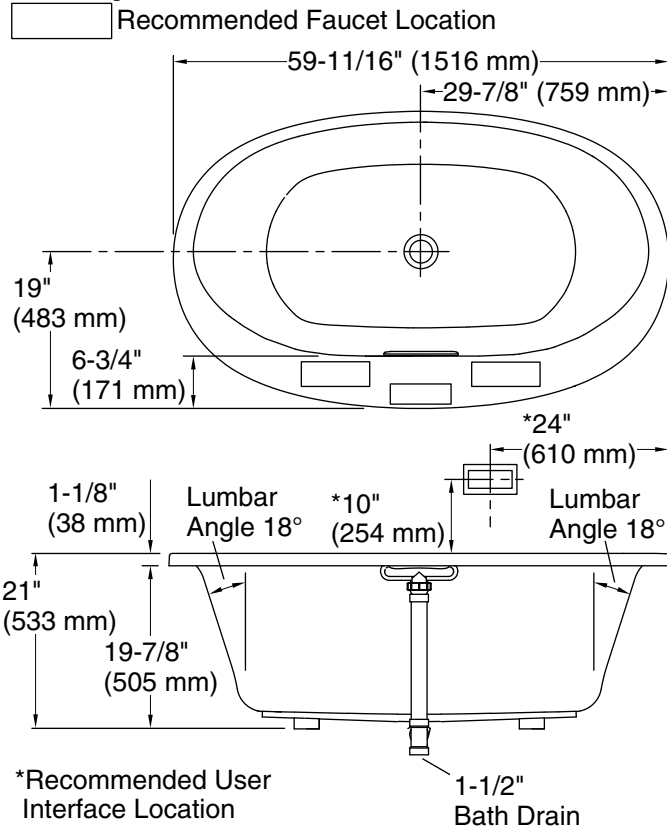

No change in measurements if connected with drain illustrated. (K-7272)

Required Electrical Service

One circuit required, protected with Class A Ground-Fault Circuit-Interrupter (GFCI). Outside North America, this device may be known as a Residual Current Device (RCD).

Amplifier: 120 V, 15 A, 50/60 Hz

Technical Information

All product dimensions are nominal.

Installation:	Drop-in, Under-mount
Drain location:	Center
Basin area, bottom:	43" x 25-5/8" (1093 mm x 651 mm)
Basin area, top:	55-9/16" x 28-3/8" (1411 mm x 720 mm)
Weight:	90 lbs (40.8 kg)
Minimum floor load:	49.2 lbs/ft² (240.2 kg/m²)
Water depth:	16-5/16" (415 mm)
Water capacity:	72.017 gal (272.6 L)
Template:	Drop-in, 1268438-7, required, included
Electrical component rating:	Amplifier: 120 V, 1.1 A, 50/60 Hz
Amplifier channels:	2 at 15 W per channel 2 at 30 W per channel
Bluetooth® range:	33 ft (0.8 m)

Notes

Measure your actual product for rough-in details. Install this product according to the installation instructions.

The hot water supply should be 70% of the capacity of the bath or greater. Installations will vary.

Control amplifier fits 16" (406 mm) center studs. Kit is required for under-mount installations (sold separately).

Provide a separate grounded outlet if connecting to a powered wireless device or adapter.