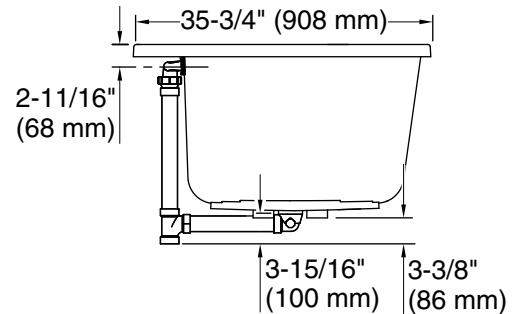

No change in measurements if connected with drain illustrated. (K-7272)

Required Electrical Service

One circuit required, protected with Class A Ground-Fault Circuit-Interrupter (GFCI). Outside North America, this device may be known as a Residual Current Device (RCD).

Amplifier: 120 V, 15 A, 50/60 Hz

Technical Information

All product dimensions are nominal.

Installation:	Drop-in, Under-mount
Drain location:	Center
Basin area, bottom:	43" x 25-5/8" (1093 mm x 651 mm)
Basin area, top:	55-9/16" x 28-3/8" (1411 mm x 720 mm)
Weight:	90 lbs (40.8 kg)
Minimum floor load:	49.2 lbs/ft² (240.2 kg/m²)
Water depth:	16-5/16" (415 mm)
Water capacity:	72.017 gal (272.6 L)
Template:	Drop-in, 1268438-7, required, included
Electrical component rating:	Amplifier: 120 V, 1.1 A, 50/60 Hz
Amplifier channels:	2 at 15 W per channel 2 at 30 W per channel
Bluetooth® range:	33 ft (0.8 m)

Notes

Measure your actual product for rough-in details. Install this product according to the installation instructions.

The hot water supply should be 70% of the capacity of the bath or greater. Installations will vary.

Control amplifier fits 16" (406 mm) center studs. Kit is required for under-mount installations (sold separately).

Provide a separate grounded outlet if connecting to a powered wireless device or adapter.