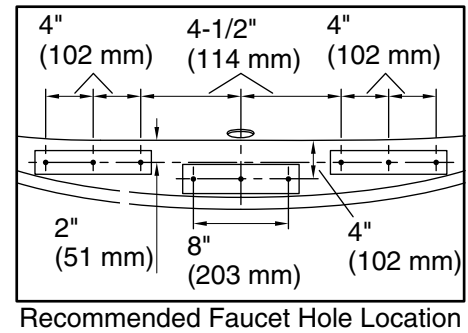

No change in measurements if connected with drain illustrated. (K-7272)

Required Electrical Service

One circuit required, protected with Class A Ground-Fault Circuit-Interrupter (GFCI). Outside North America, this device may be known as a Residual Current Device (RCD).

Amplifier: 120 V, 15 A, 50/60 Hz

Technical Information

All product dimensions are nominal.

Installation:	Drop-in, Under-mount
Drain location:	Center
Basin area, bottom:	43" x 25-5/8" (1093 mm x 651 mm)
Basin area, top:	55-9/16" x 28-3/8" (1411 mm x 720 mm)
Weight:	90 lbs (40.8 kg)
Minimum floor load:	49.2 lbs/ft² (240.2 kg/m²)
Water depth:	16-5/16" (415 mm)
Water capacity:	72.017 gal (272.6 L)
Template:	Drop-in, 1268438-7, required, included
Electrical component rating:	Amplifier: 120 V, 1.1 A, 50/60 Hz
Amplifier channels:	2 at 15 W per channel 2 at 30 W per channel
Bluetooth® range:	33 ft (0.8 m)

Notes

Measure your actual product for rough-in details. Install this product according to the installation instructions.

The hot water supply should be 70% of the capacity of the bath or greater. Installations will vary.

Control amplifier fits 16" (406 mm) center studs. Kit is required for under-mount installations (sold separately).

Provide a separate grounded outlet if connecting to a powered wireless device or adapter.