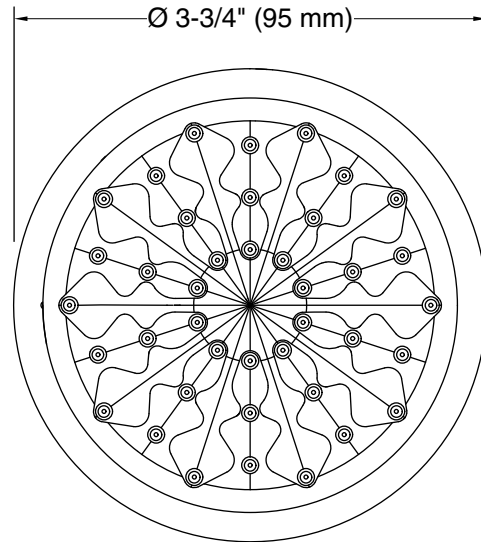

Features

- Showerhead features transitional nature-inspired design.
- 1.5 gpm (5.7 lpm) showerhead flow rate.
- Spray nozzles cover full area of 3-9/16" (90 mm) sprayhead.
- Full-coverage spray produces an encompassing spray for everyday use.
- MasterClean™ sprayface is easy-to-clean.
- 1/2" - 14 NPT connection.

	CP	Polished Chrome
	BN	Vibrant® Brushed Nickel

Technical Information

All product dimensions are nominal.

Drain included: No

Showerhead/Body Spray:

Rated maximum flow: 1.5 gal/min (5.7 l/min)

Notes

Install this product according to the installation guide.