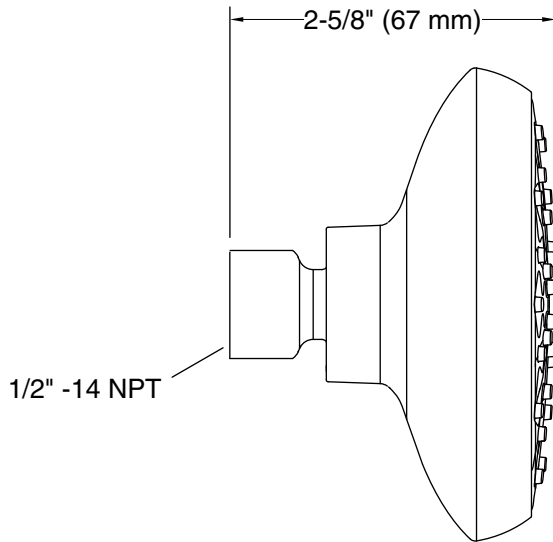

Features

- Showerhead features transitional nature-inspired design.
- 1.5 gpm (5.7 lpm) showerhead flow rate.
- Spray nozzles cover full area of 3-9/16" (90 mm) sprayhead.
- Full-coverage spray produces an encompassing spray for everyday use.
- MasterClean™ sprayface is easy-to-clean.
- 1/2" - 14 NPT connection.

	CP	Polished Chrome
	BN	Vibrant® Brushed Nickel

Technical Information

All product dimensions are nominal.

Drain included: No

Showerhead/Body Spray:

Rated maximum flow: 1.5 gal/min (5.7 l/min)

Notes

Install this product according to the installation guide.