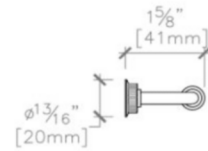

PRODUCT FEATURES

Not for use in wall installation. For use in cabinet, panel or drawer installation only.

WATERWORKS

R.W. ATLAS

RWHW21

R.W Atlas 14" Dish Towel Bar

MOUNTING HARDWARE INCLUDED		
STYLE #	DESCRIPTION	QTY
998813	Service Parts 10/24 Pan Head Slot 1" Machine Screw	2
998814	Service Parts 10/24 Pan Head Slot 1 1/2" Machine Screw	2

TOP VIEW

SCALE: 3"=1'-0"

FRONT VIEW

SCALE: 3"=1'-0"

SIDE VIEW

SCALE: 3"=1'-0"