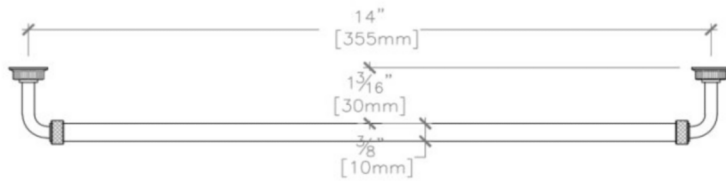

PRODUCT FEATURES

Not for use in wall installation. For use in cabinet, panel or drawer installation only.

WATERWORKS

R.W. ATLAS

RWHW21

R.W Atlas 14" Dish Towel Bar

MOUNTING HARDWARE INCLUDED		
STYLE #	DESCRIPTION	QTY
998813	Service Parts 10/24 Pan Head Slot 1" Machine Screw	2
998814	Service Parts 10/24 Pan Head Slot 1 1/2" Machine Screw	2

TOP VIEW

SCALE: 3"=1'-0"

FRONT VIEW

SCALE: 3"=1'-0"

SIDE VIEW

SCALE: 3"=1'-0"