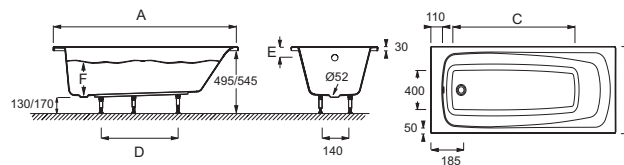

**E60532**

**Collection:** STIL UP

**Finish\*:**

00 - White

**Main features:**

**Features**

- DIMENSIONS: 170 x 70 cm
- MATERIAL: Acrylic
- VOLUME (L): 140/70
- FOOT HEIGHT: de 10 à 14 cm
- ADDITIONAL INFORMATION: Against a wall
- STEP: Not supplied
- BATH WELL LENGTH: 120 cm
- GUARANTEE: 10 years
- WEIGHT: 19 kg
- INSTALLATION TYPE: Drop-in
- SHAPE: Rectangular
- WASTE DIAMETER: 5,2
- FEET: Supplied
- WASTE : Not supplied
- BATH WELL WIDTH: 40 cm
- SUPPLIED WITH: Adjustable feet and pre-fitted baseplates

**Consumer benefits**

- DESIGN: A timeless bath that suits all settings
- EASIER CARE: The bath's soft lines and smooth surface make for easy cleaning

**Installation benefits**

- EASY INSTALLATION: Quick clip adjustable feet
- TAPS: Ledge on waste side is easy to drill for deck-mount taps
- Wall taps can also be used on this bath

**Required products**

- E70174: Pop-up waste
- E6D159: Waste

**Technical drawing**

Mm	E60532	E60531	E60530
A	1697 <sup>-0,3</sup>	1597 <sup>-0,3</sup>	1497 <sup>-0,3</sup>
B	700 <sup>-0,3</sup>	700 <sup>-0,3</sup>	700 <sup>-0,3</sup>
C	1200	1100	1000
D	700	650	650
E	90	60	60
F	275	305	305

Product Specification: Bath 170 x 70 cm. E60532. Collection: STIL UP. DIMENSIONS: 170 x 70 cm. WEIGHT: 19 kg. MATERIAL: Acrylic. INSTALLATION TYPE: Drop-in. VOLUME (L): 140/70. SHAPE: Rectangular. FOOT HEIGHT: de 10 à 14 cm. WASTE DIAMETER: 5,2. ADDITIONAL INFORMATION: Against a wall. FEET: Supplied. STEP: Not supplied. WASTE : Not supplied. BATH WELL LENGTH: 120 cm. BATH WELL WIDTH: 40 cm. GUARANTEE: 10 years. SUPPLIED WITH: Adjustable feet and pre-fitted baseplates.