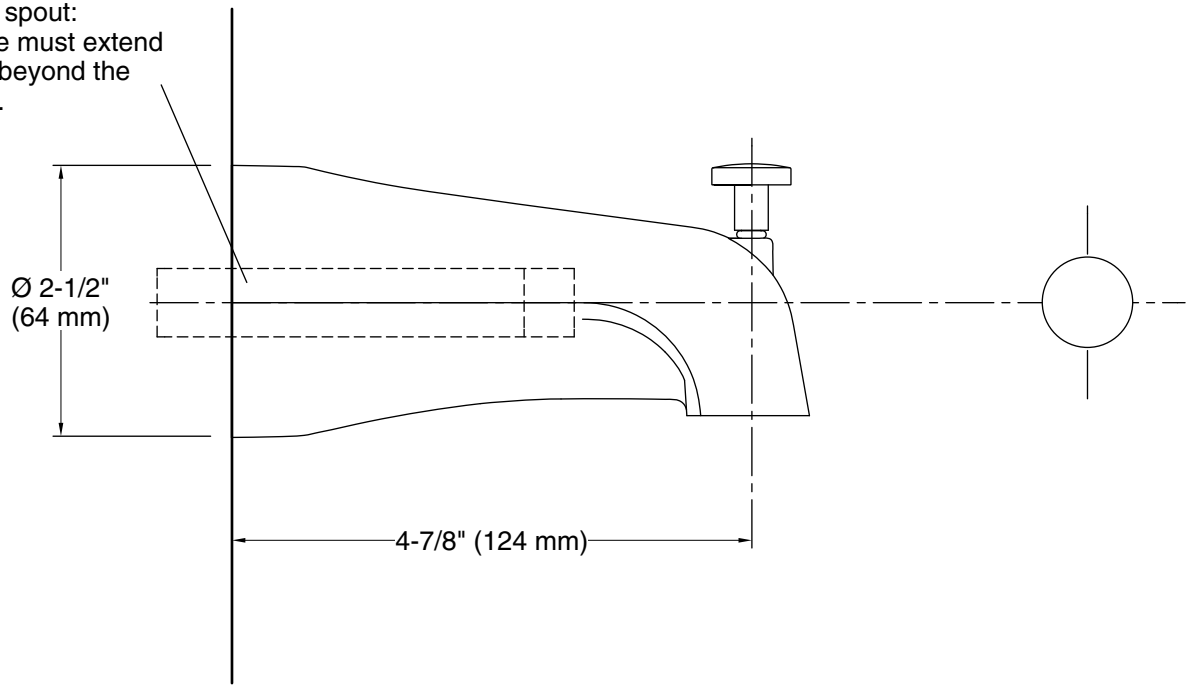

Features

- 4-7/8" diverter bath spout with 1/2" NPT connection.
- Coordinates with Coralais faucets, accessories, and showering components to complete your bathroom.

Material

- KOHLER finishes resist corrosion and tarnishing.
- Premium metal construction for durability and reliability.

For threaded spout:
1/2" NPT pipe must extend
4" (102 mm) beyond the
finished wall.

Technical Information

All product dimensions are nominal.

Notes

Install this product according to the installation guide.