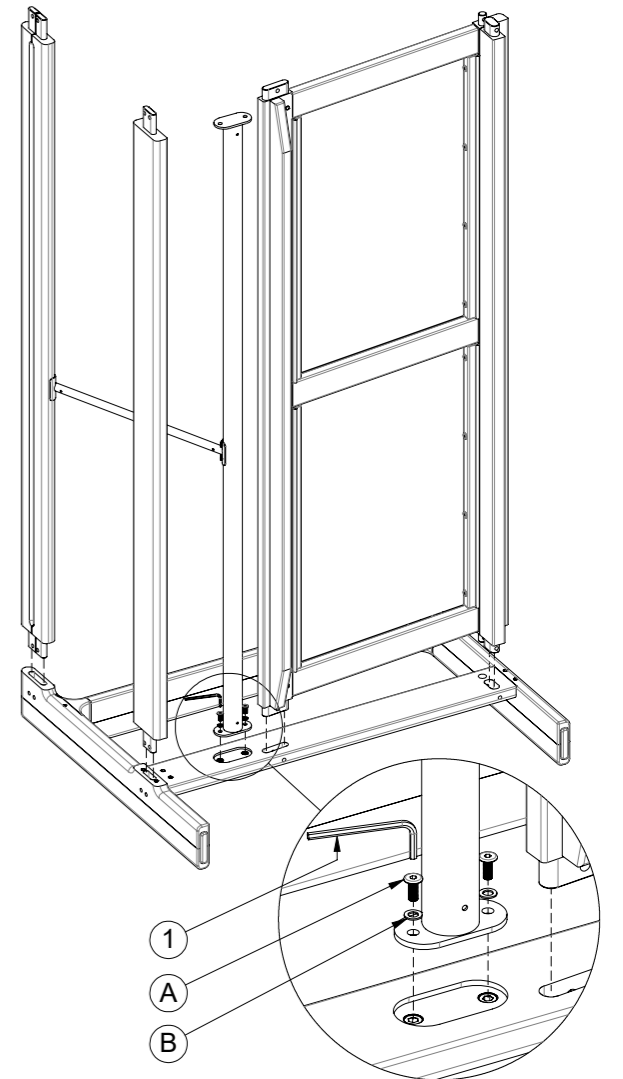

9820F / 982

Loop 2 Seater Sofa /
Loop - 2 Seater Sofa Rail + Straps X9

1

A
x2

B
x2

2

A
x2

B
x2