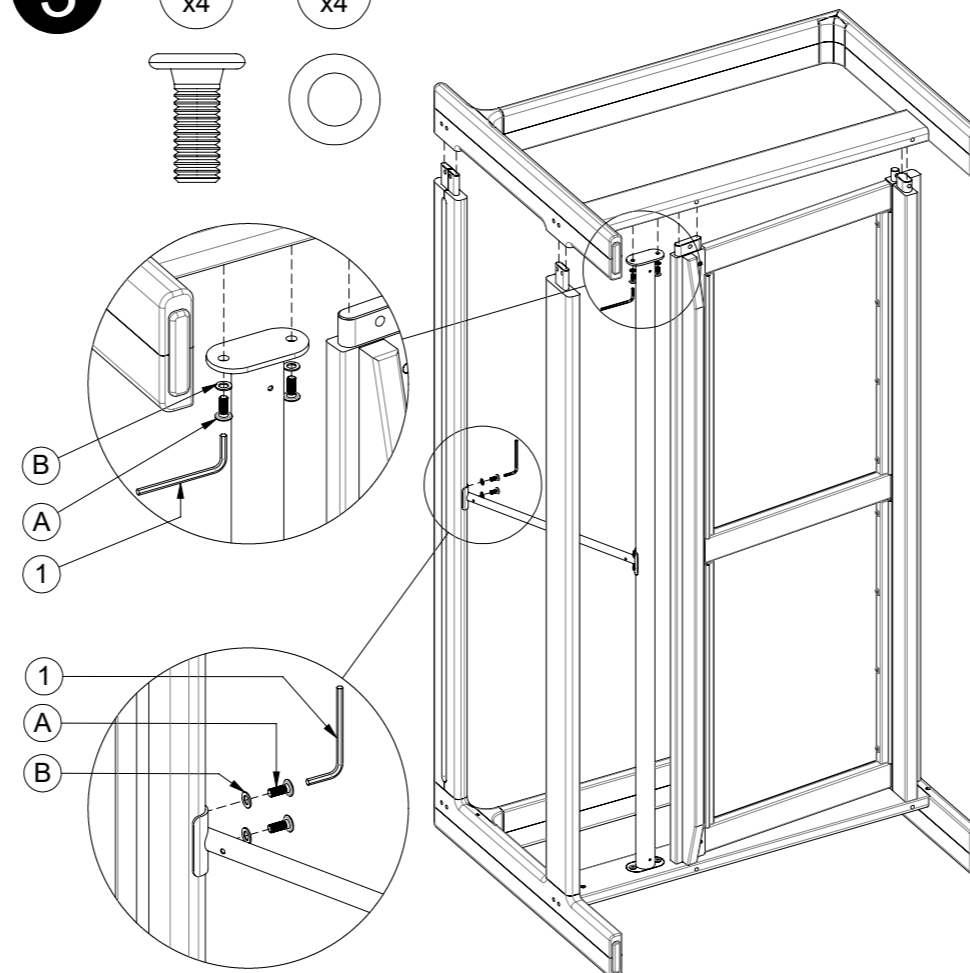

3

A
x4

B
x4

4

C
x2