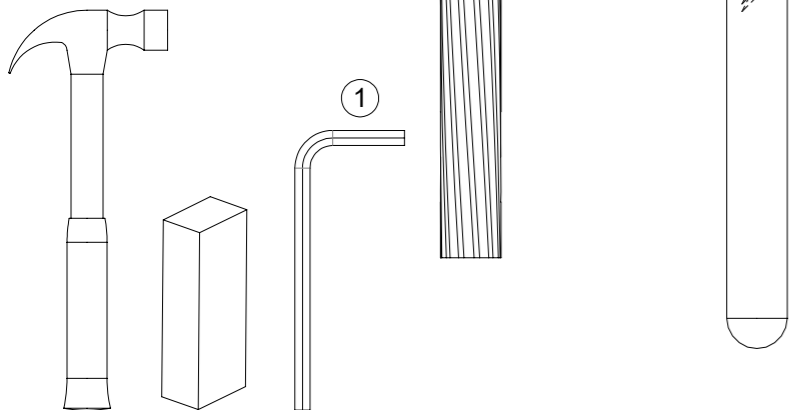

9820F / 982

Loop 2 Seater Sofa /
Loop - 2 Seater Sofa Rail + Straps X9

1

A
x2

B
x2

2

A
x2

B
x2

A x8 B x8 C x2 D x2 E x8 F x3

3

A
x4

B
x4

4

C
x2

D
x2

5