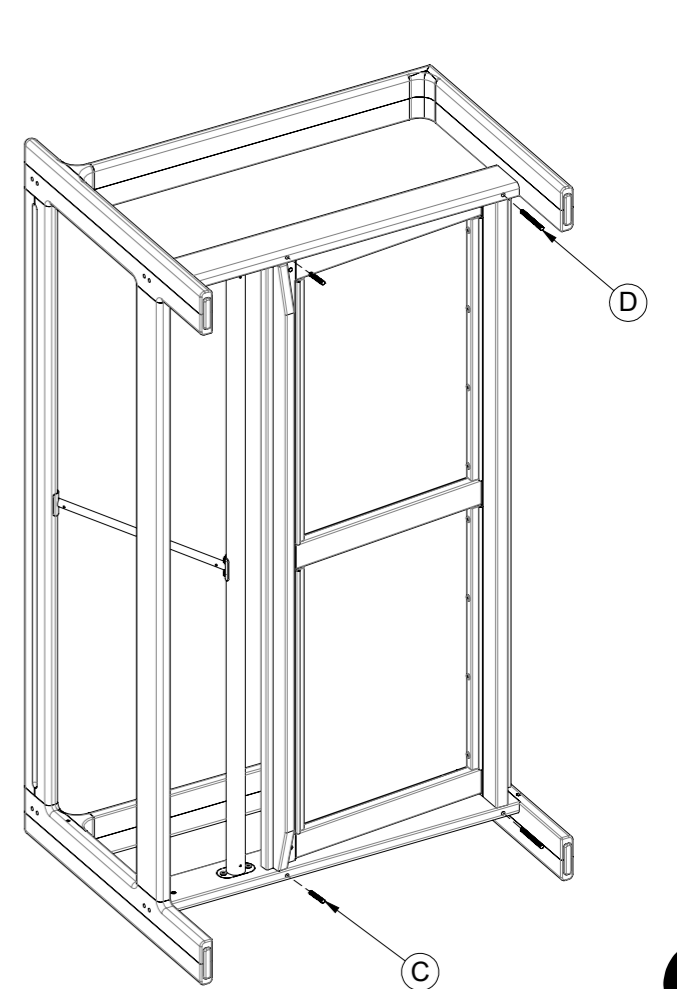

9820F / 982

Loop 2 Seater Sofa /
Loop - 2 Seater Sofa Rail + Straps X9

1

A
x2

B
x2

2

A
x2

B
x2

A x8   B x8   C x2   D x2   E x8   F x3

3

A
x4

B
x4

4

C
x2

D
x2