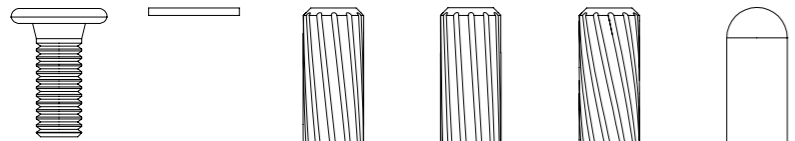

9820F / 982

Loop 2 Seater Sofa /
Loop - 2 Seater Sofa Rail + Straps X9

1

A
x2

B
x2

2

A
x2

B
x2

A x8 B x8 C x2 D x2 E x8 F x3

3

A
x4

B
x4

4

C
x2

D
x2

5