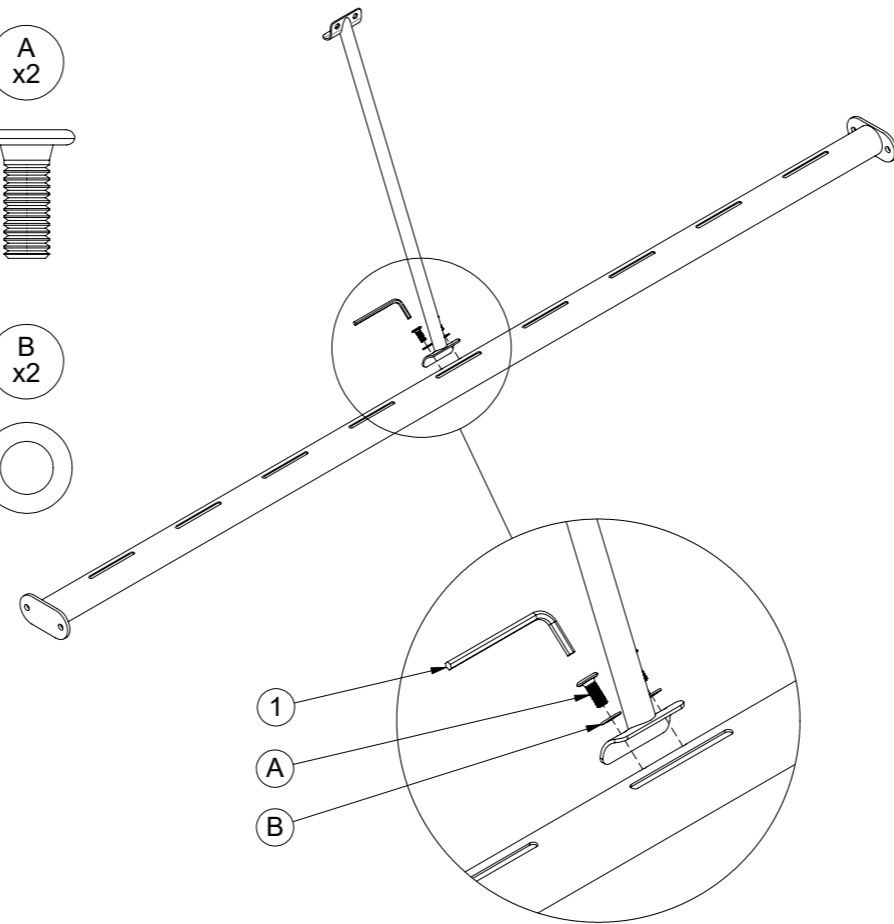

9820F / 982

Loop 2 Seater Sofa /
Loop - 2 Seater Sofa Rail + Straps X9

1

A
x2

B
x2

2

A
x2

B
x2

A x8 B x8 C x2 D x2 E x8 F x3

3

A
x4

B
x4

4

C
x2

D
x2

5

E
x8

6

F
x3

7

1

2

USAGE