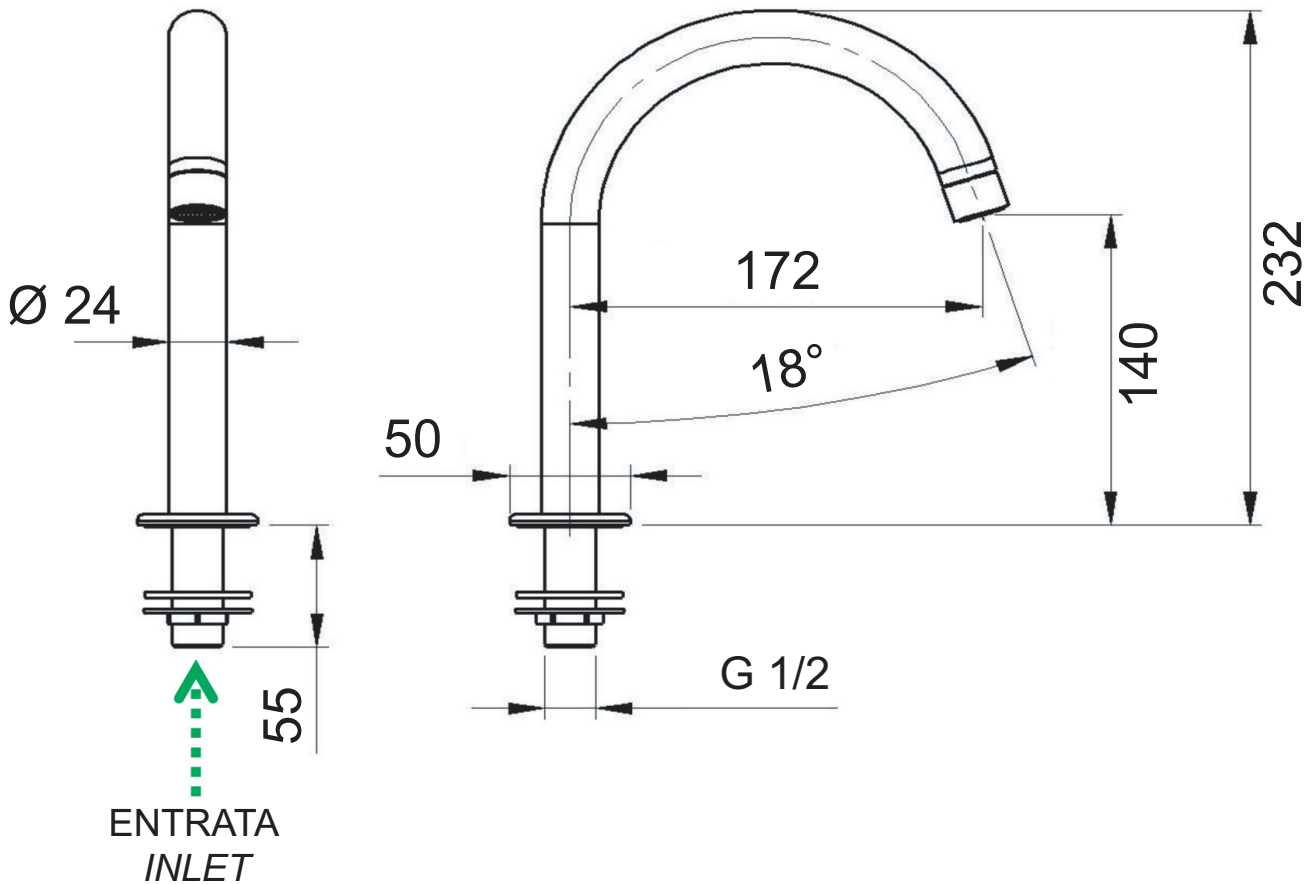

DANIEL

SCHEDA TECNICA TECHNICAL FEATURES

ART. COD.

OM655

MISCELATORE
MIXER

MATERIALI / MATERIALS

OTTONE CROMATO / CHROME PLATED BRASS

CROMATURA / CHROME PLATING