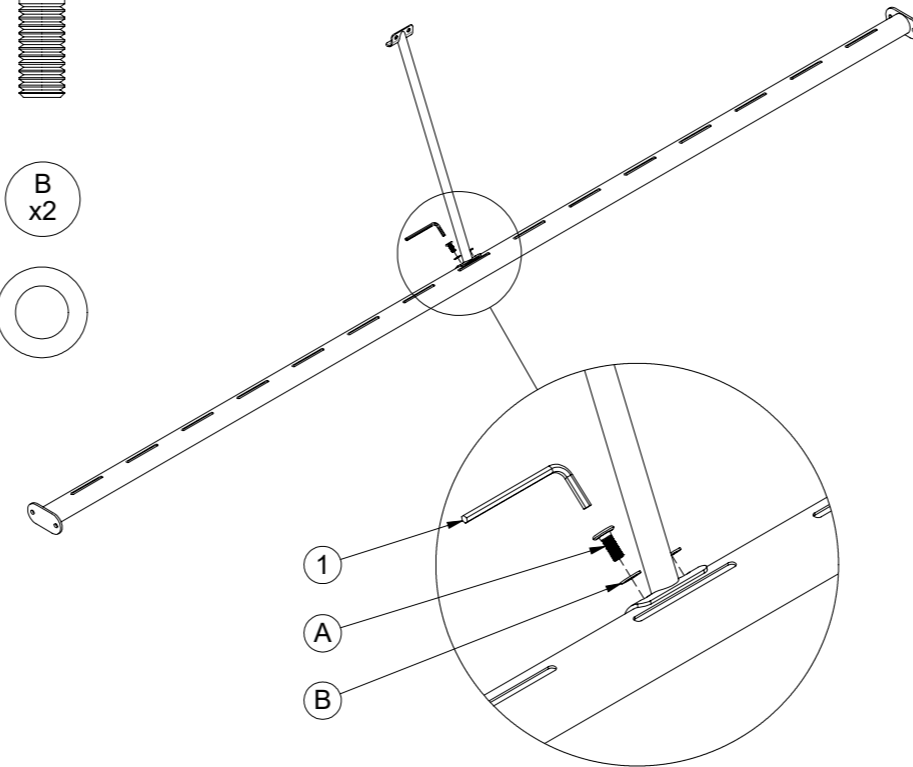

9830F / 983

Loop 3 Seater Sofa /  
Loop - 3 Seater Sofa Rail + Straps X15

1

A  
x2

B  
x2

2

A  
x2

B  
x2