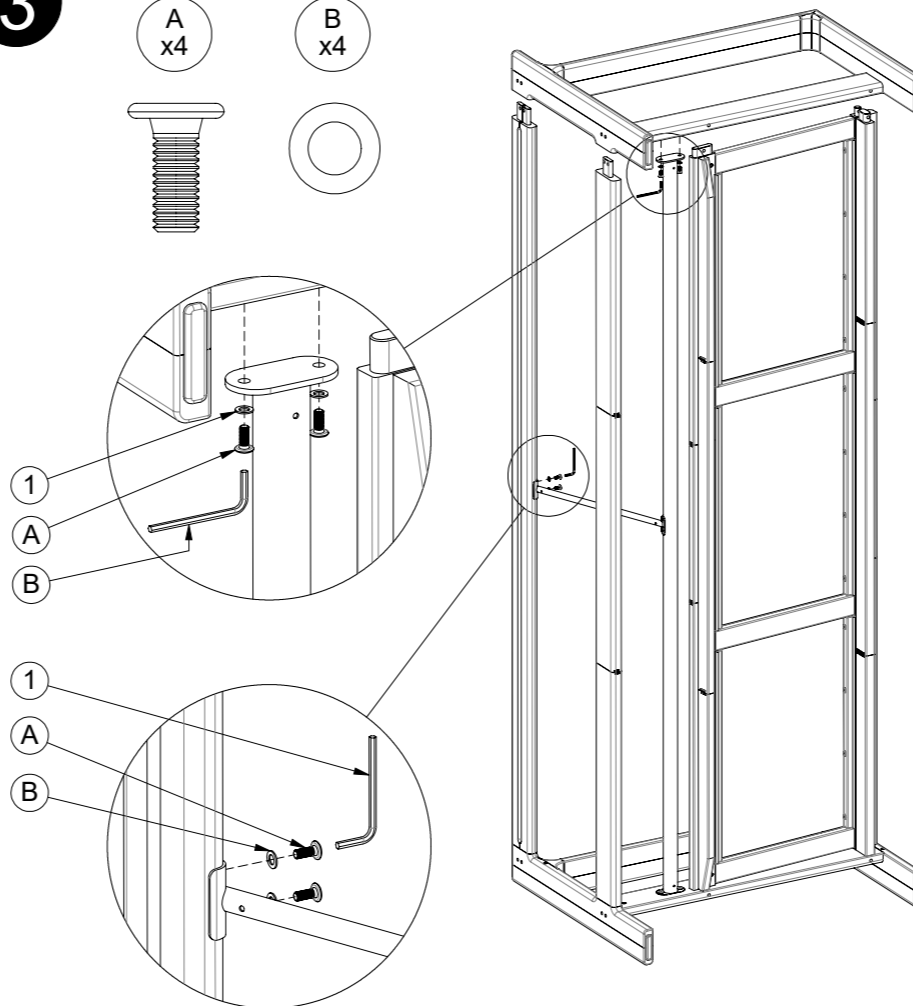

3

A
x4

B
x4

1

A

B

1

A

B