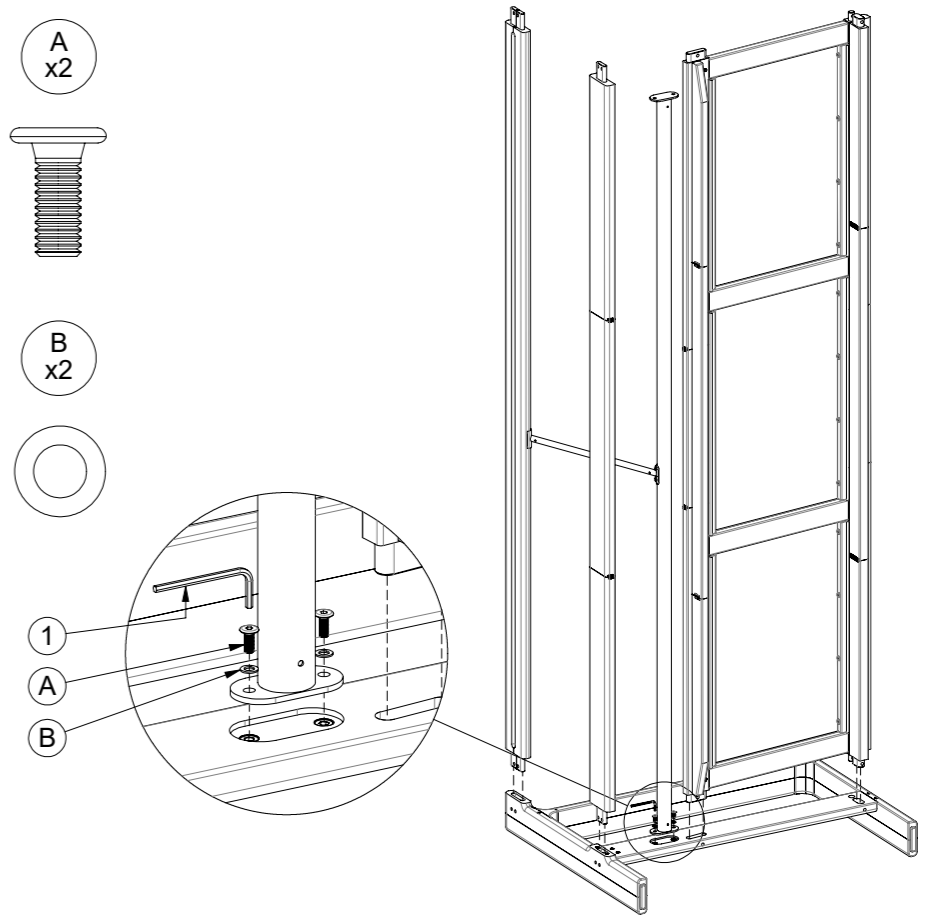

2

A
x2

B
x2

1

A

B