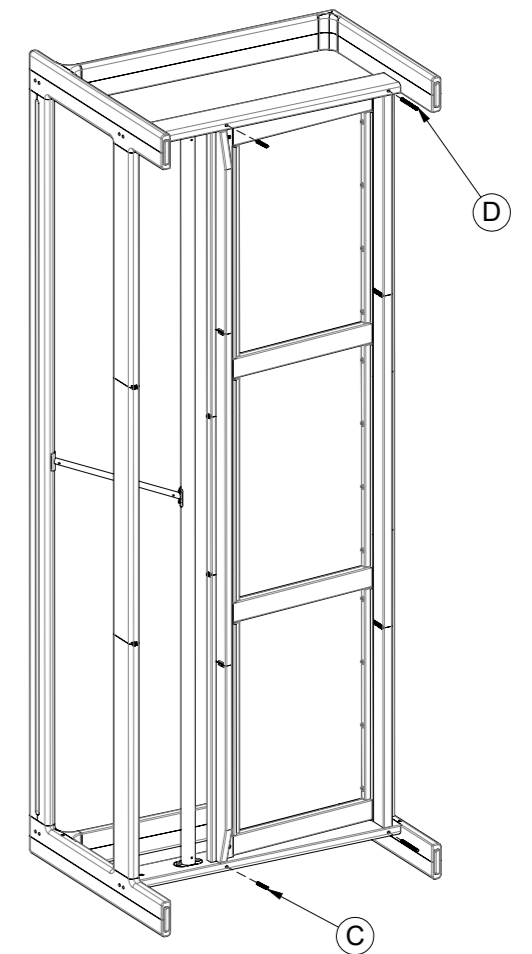

9830F / 983

Loop 3 Seater Sofa /  
Loop - 3 Seater Sofa Rail + Straps X15

1

A  
x2

B  
x2

2

A  
x2

B  
x2

A

B

1

A

B

4

C  
x2

D  
x2